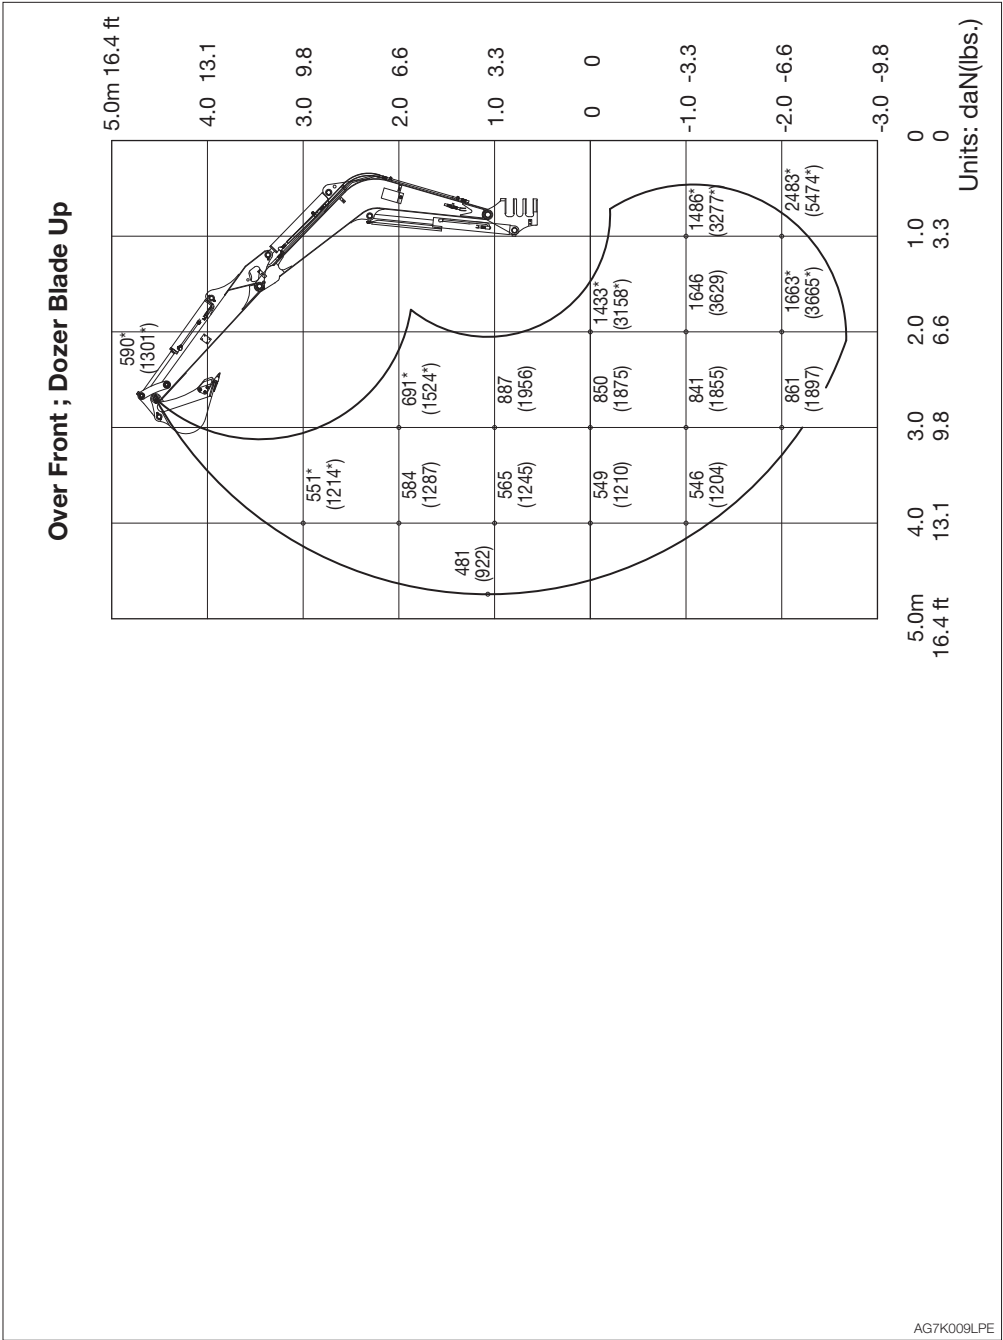

SPECIFICATIONS
LIFTING CAPACITIES

<TB235> Equipped with long arm

AG7K009LPE

SPECIFICATIONS
LIFTING CAPACITIES

<TB235> Equipped with long arm