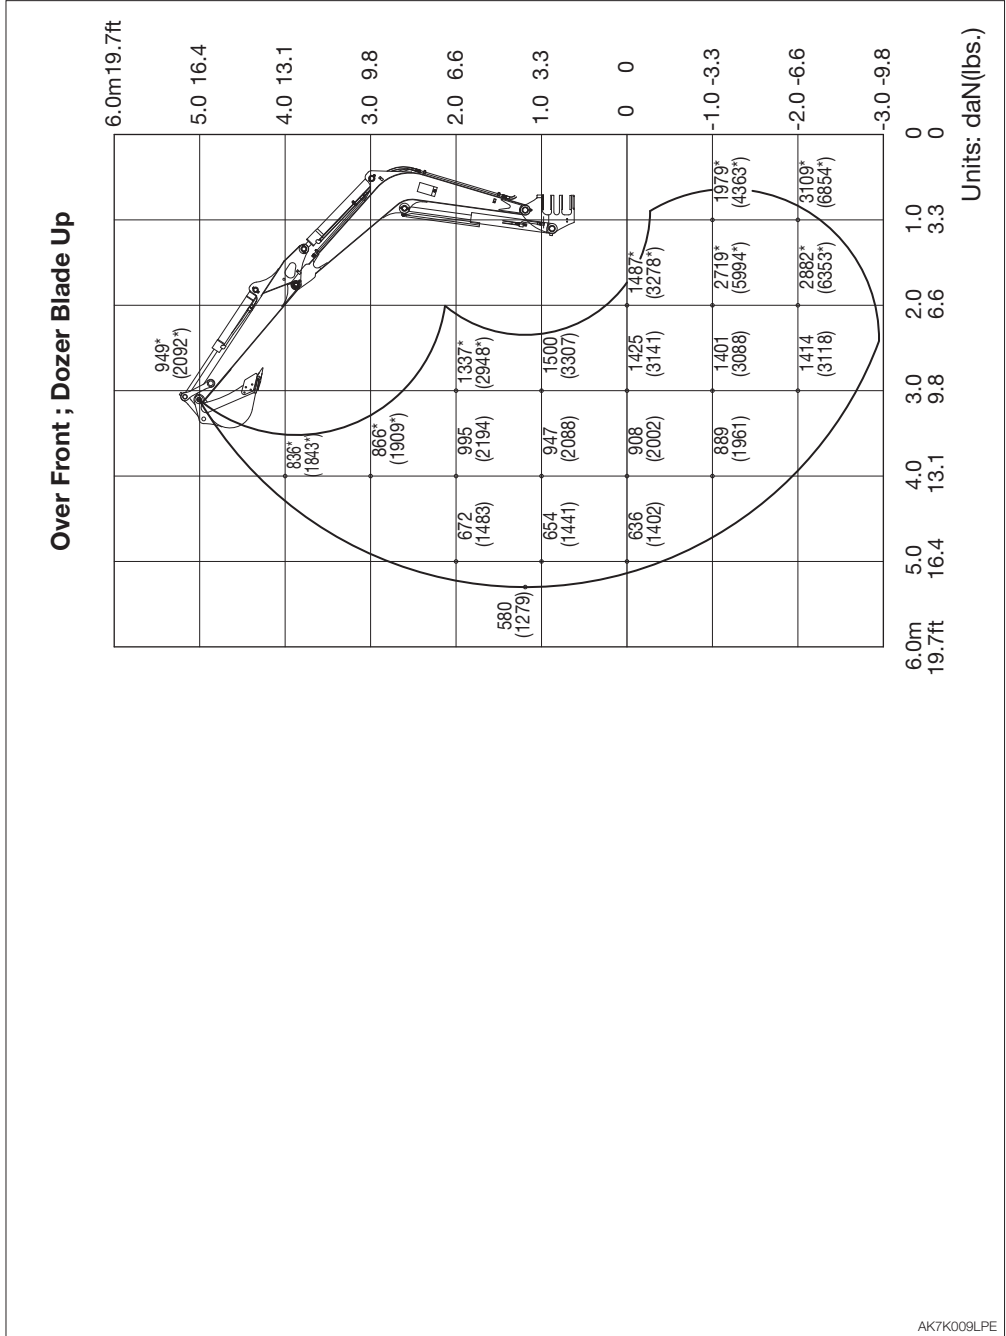

SPECIFICATIONS  
**LIFTING CAPACITIES**

<TB250> Equipped with long arm

AK7K009LPE

SPECIFICATIONS  
**LIFTING CAPACITIES**

<TB250> Equipped with long arm