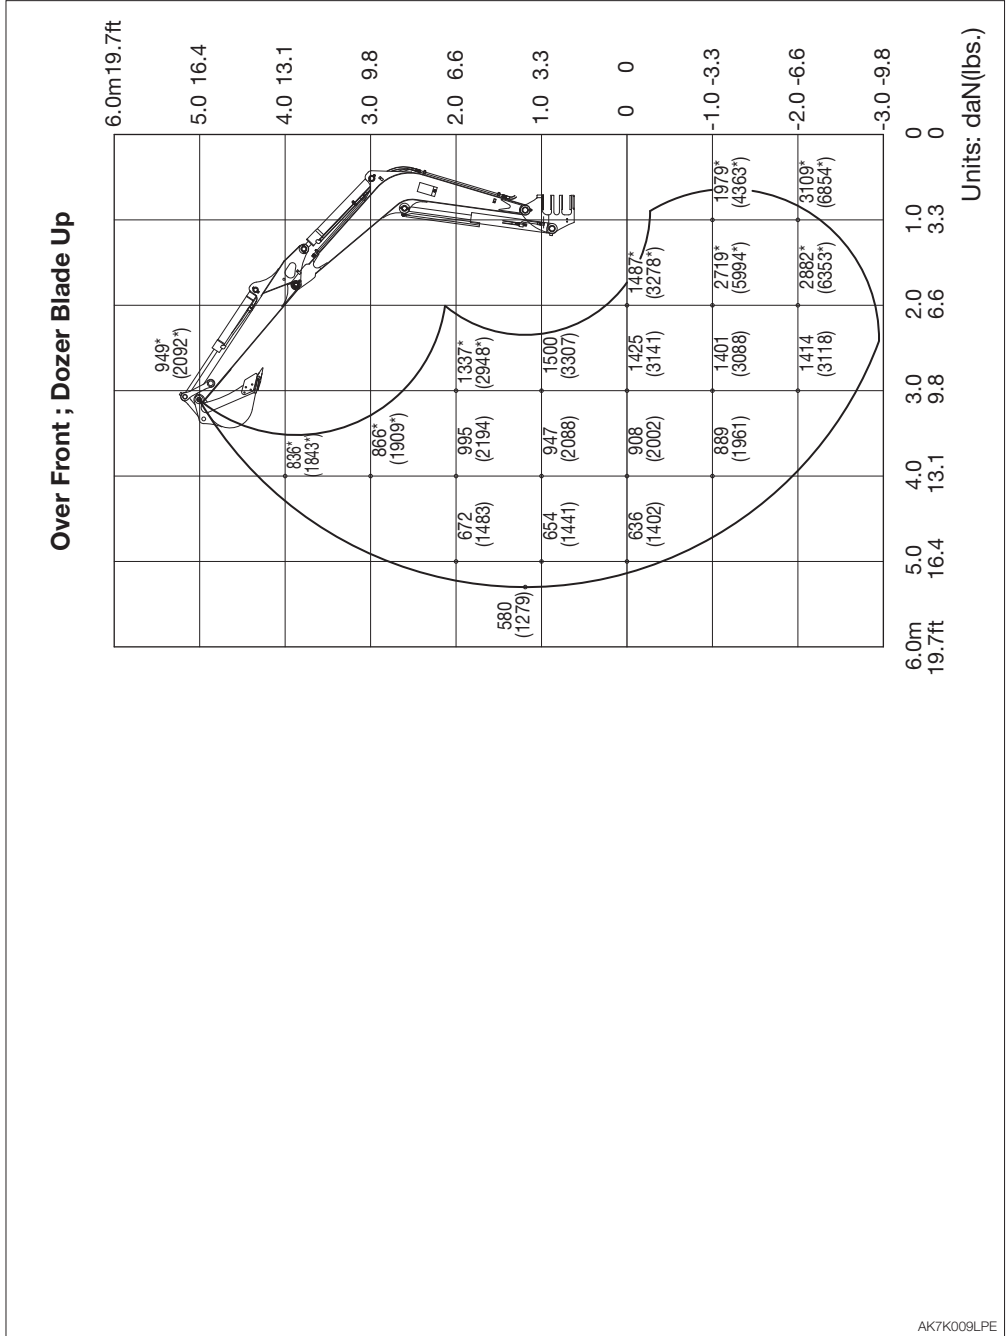

SPECIFICATIONS  
**LIFTING CAPACITIES**

<TB250> Equipped with long arm

SPECIFICATIONS  
**LIFTING CAPACITIES**

<TB250> Equipped with long arm

AK7K010LPE