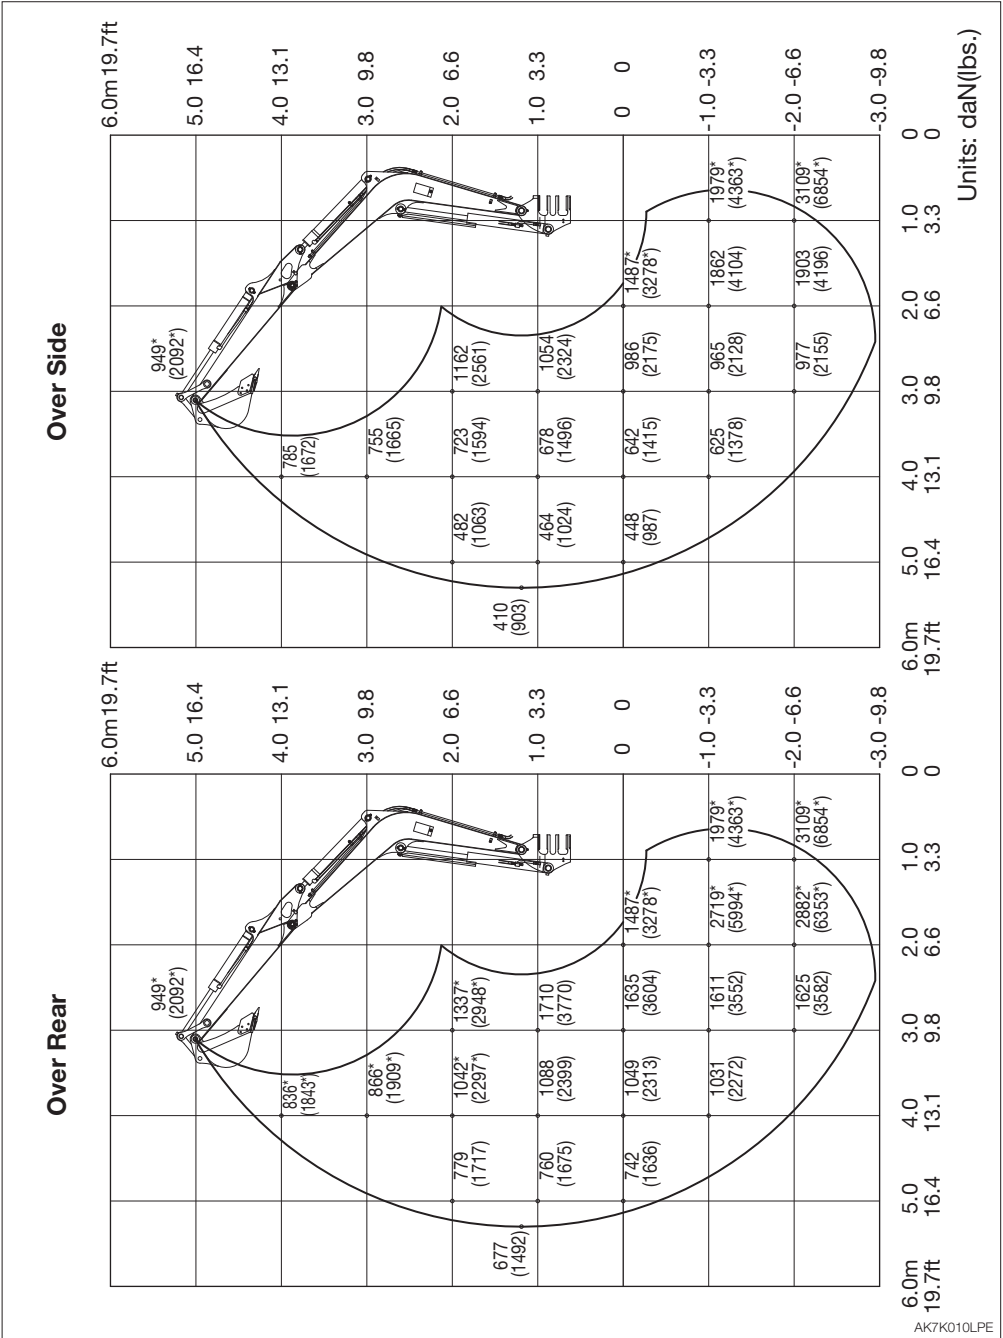

SPECIFICATIONS  
**LIFTING CAPACITIES**

<TB250> Equipped with long arm

SPECIFICATIONS  
**LIFTING CAPACITIES**

<TB250> Equipped with long arm

AK7K010LPE