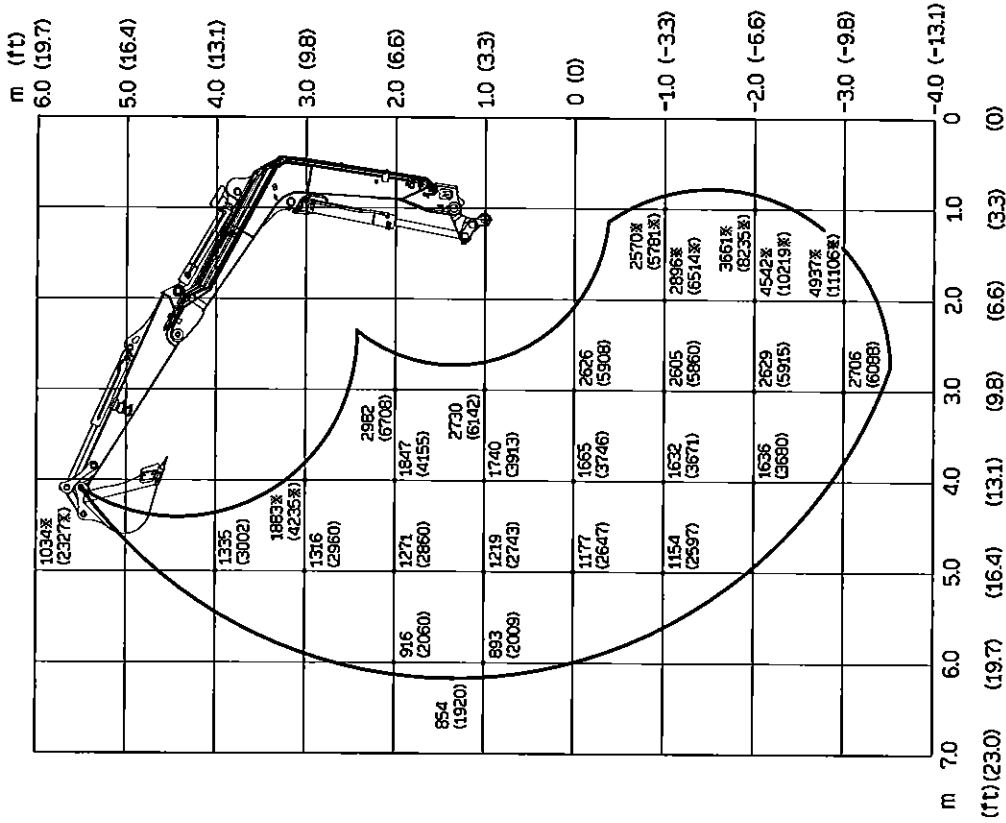

SPECIFICATIONS
LIFTING CAPACITIES

Long arm

Over Front ; Dozer Blade Up

Units: daN(lbs.)

SPECIFICATIONS
LIFTING CAPACITIES

Long arm

AL9K006E