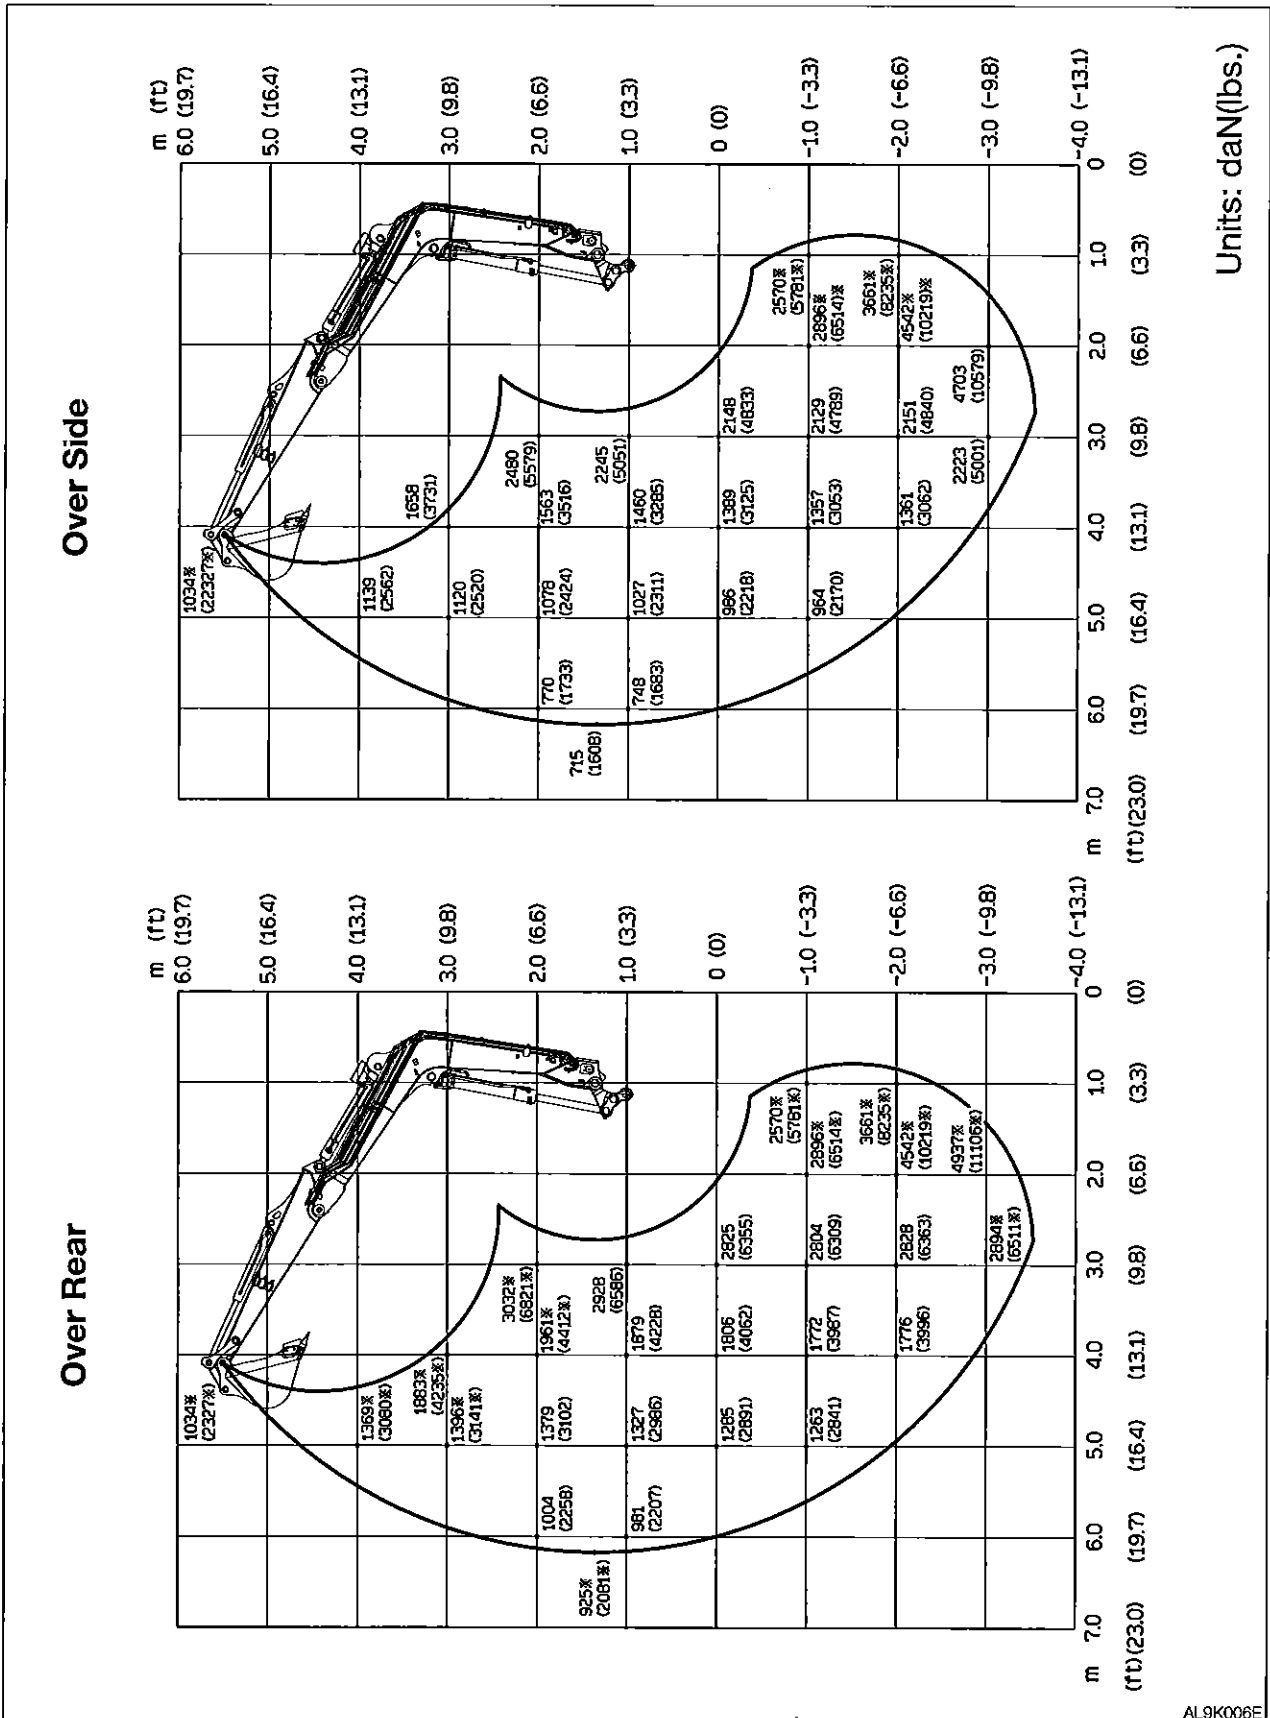

SPECIFICATIONS
LIFTING CAPACITIES

Long arm

Over Front ; Dozer Blade Up

Units: daN(lbs.)

SPECIFICATIONS
LIFTING CAPACITIES

Long arm

AL9K006E