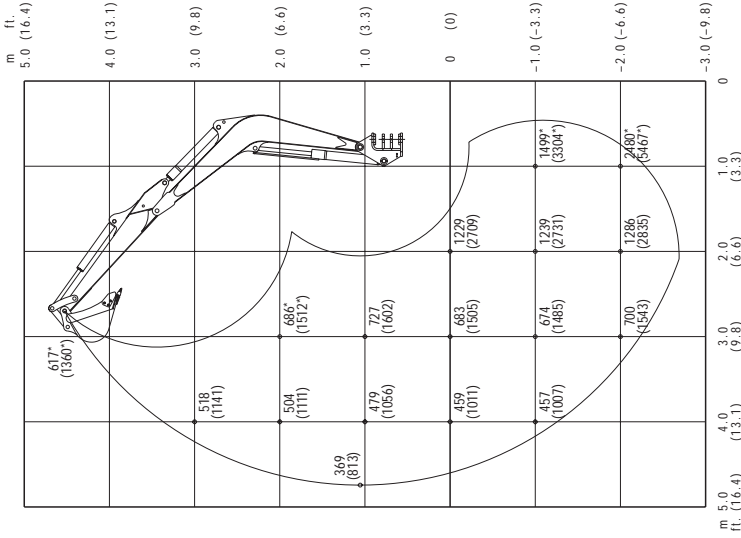

TB135 Equipped with Long Arm

Over Front ; Dozer Blade Up

Units: kg (lbs.)

SPECIFICATIONS
Lifting Capacities

TB135 Equipped with Long Arm

Over Side

Over Rear

Units: kg (lbs.)