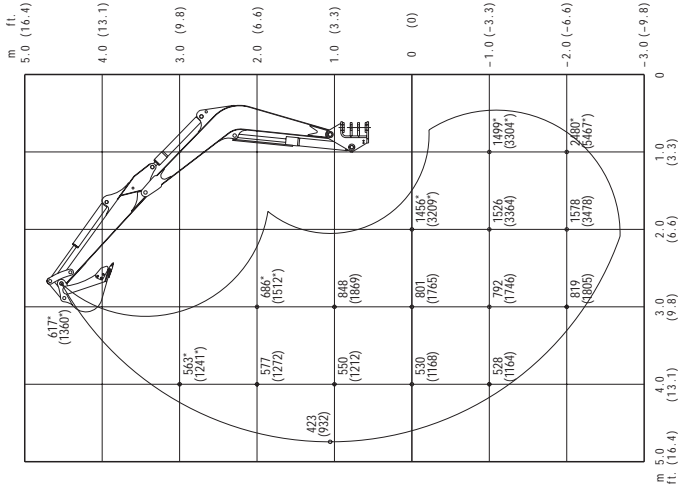

TB135 Equipped with Long Arm

Over Front ; Dozer Blade Up

Units: kg (lbs.)

SPECIFICATIONS
Lifting Capacities

TB135 Equipped with Long Arm

Over Side

Over Rear

Units: kg (lbs.)