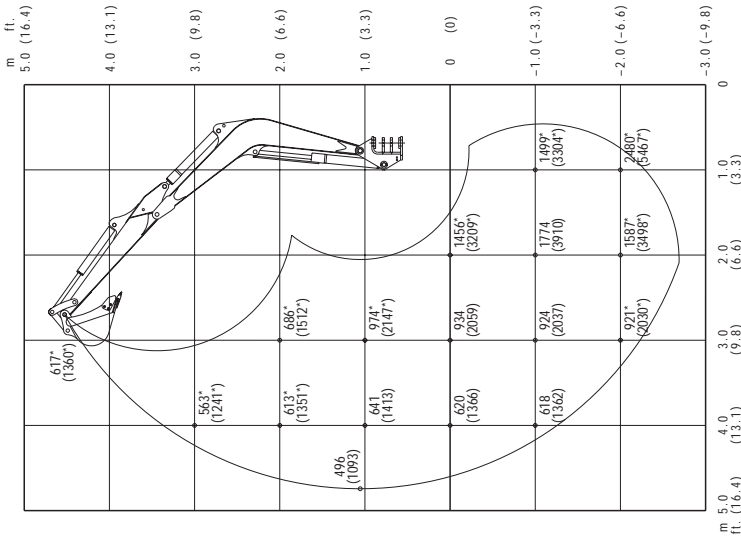

TB135 Equipped with Long Arm

Over Front ; Dozer Blade Up

Units: kg (lbs.)

SPECIFICATIONS
Lifting Capacities

TB135 Equipped with Long Arm

Over Side

Over Rear

Units: kg (lbs.)