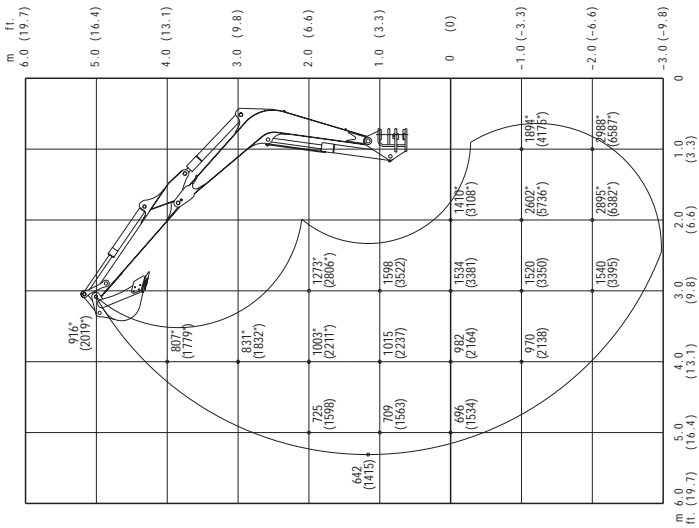

TB145 Equipped with Long Arm

Over Front ; Dozer Blade Up

Units: kg (lbs.)

TB145 Equipped with Long Arm

Over Side

Over Rear

Units: kg (lbs.)