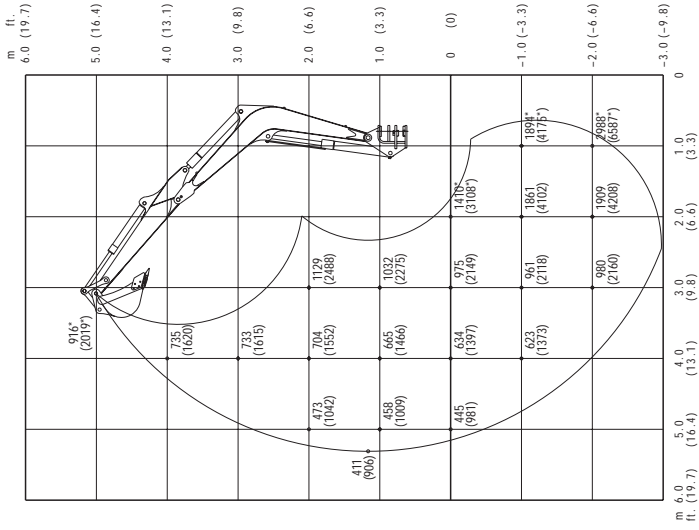

TB145 Equipped with Long Arm

Over Front ; Dozer Blade Up

Units: kg (lbs.)

TB145 Equipped with Long Arm

Over Side

Over Rear

Units: kg (lbs.)