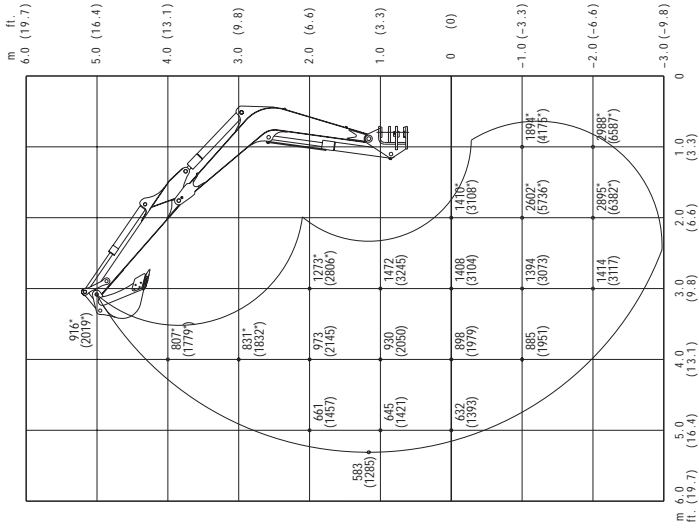

TB145 Equipped with Long Arm

Over Front ; Dozer Blade Up

Units: kg (lbs.)

TB145 Equipped with Long Arm

Over Side

Over Rear

Units: kg (lbs.)