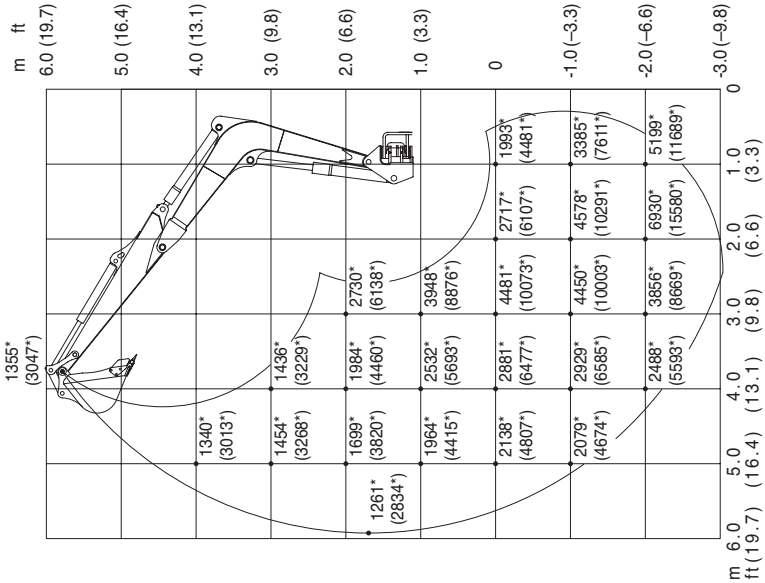

Mono-Boom

TB175W

Over Rear; Dozer Blade Up

Over Rear; Dozer Blade Down

units : daN (lbs.)

SPECIFICATIONS
Lifting Capacities

Mono-Boom **TB175W**

Over Side

Over Front

units : daN (lbs.)