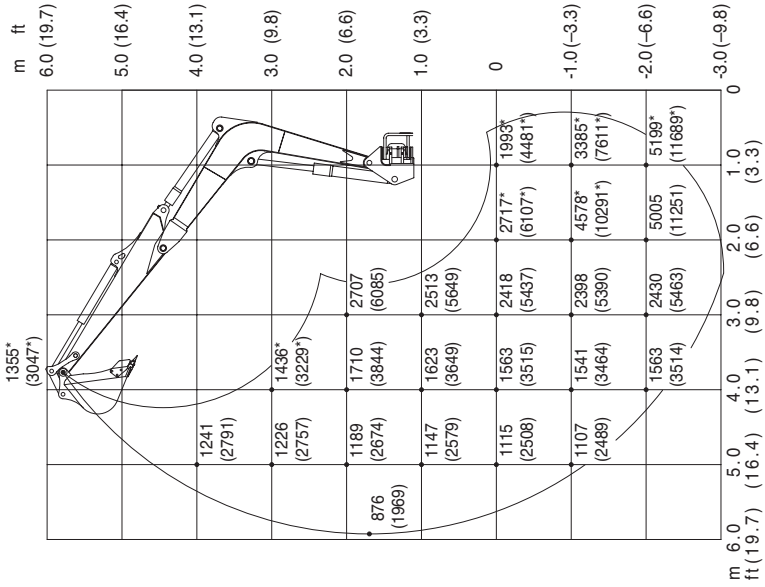

Mono-Boom

TB175W

Over Rear; Dozer Blade Up

Over Rear; Dozer Blade Down

units : daN (lbs.)

SPECIFICATIONS
Lifting Capacities

Mono-Boom **TB175W**

Over Side

Over Front

units : daN (lbs.)