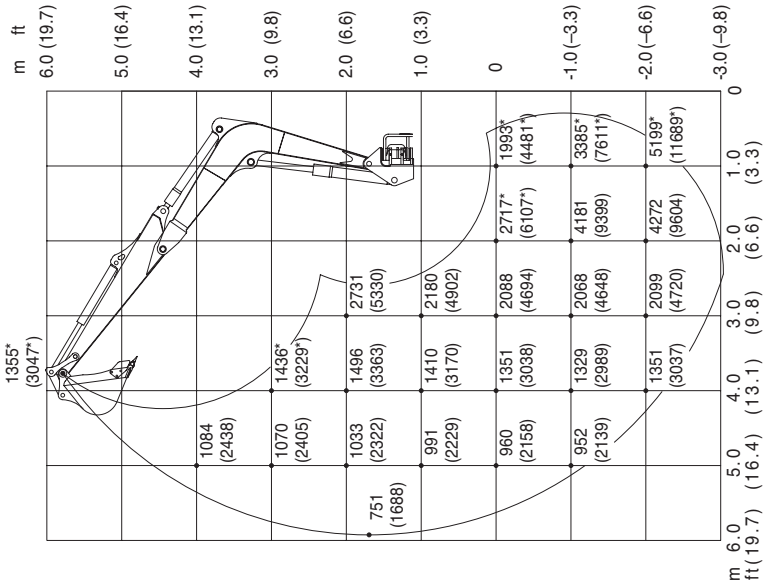

Mono-Boom

TB175W

Over Rear; Dozer Blade Up

Over Rear; Dozer Blade Down

units : daN (lbs.)

SPECIFICATIONS
Lifting Capacities

Mono-Boom **TB175W**

Over Side

Over Front

units : daN (lbs.)