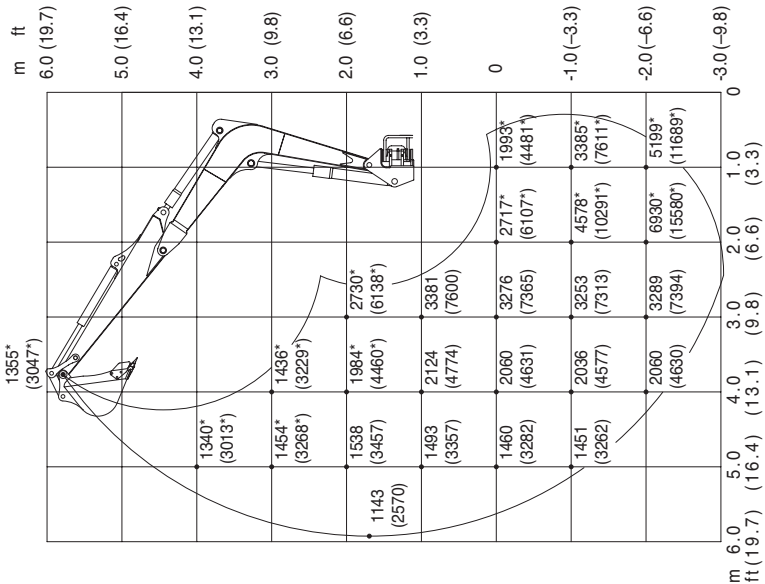

Mono-Boom

TB175W

Over Rear; Dozer Blade Up

Over Rear; Dozer Blade Down

units : daN (lbs.)

SPECIFICATIONS
Lifting Capacities

Mono-Boom **TB175W**

Over Side

Over Front

units : daN (lbs.)