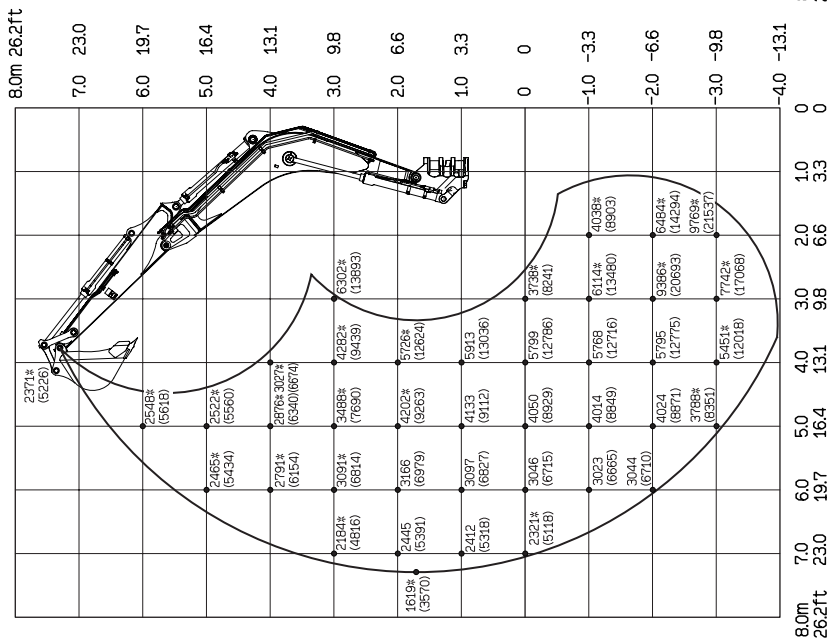

SPECIFICATIONS
LIFTING CAPACITIES

Middle arm

SPECIFICATIONS
LIFTING CAPACITIES

Middle arm

Over Side

Over Rear

Units: daN(lbs.)