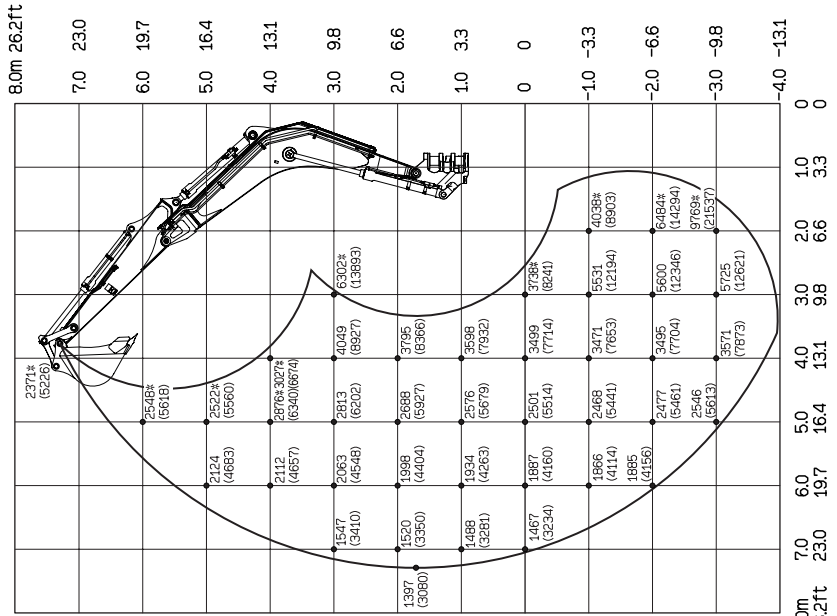

SPECIFICATIONS
LIFTING CAPACITIES

Middle arm

SPECIFICATIONS
LIFTING CAPACITIES

Middle arm

Over Side

Over Rear

Units: daN(lbs.)