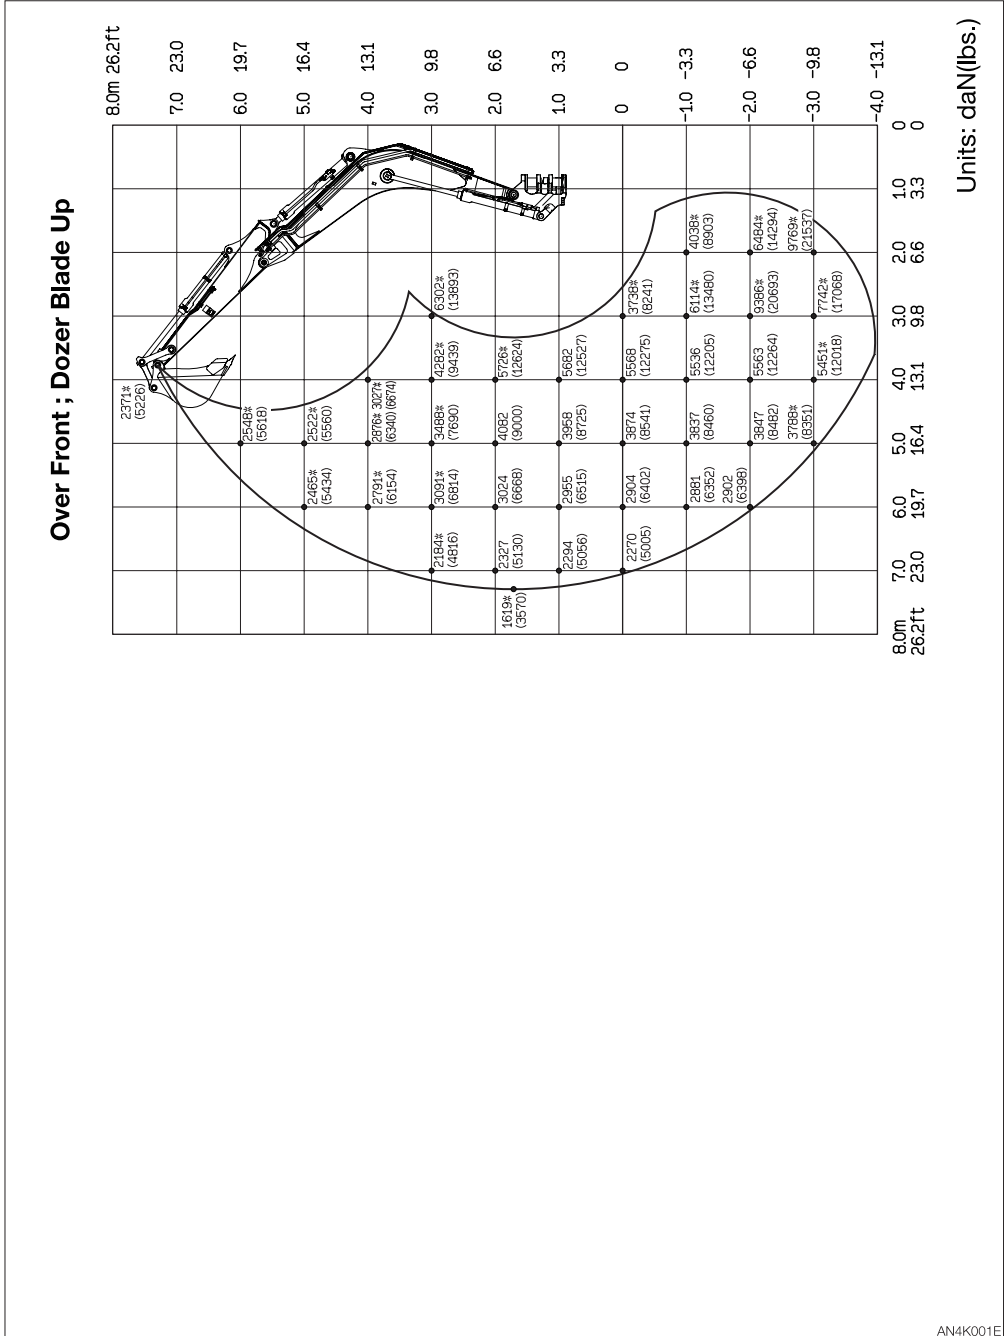

SPECIFICATIONS
LIFTING CAPACITIES

Middle arm

SPECIFICATIONS
LIFTING CAPACITIES

Middle arm

Over Side

Over Rear

Units: daN(lbs.)