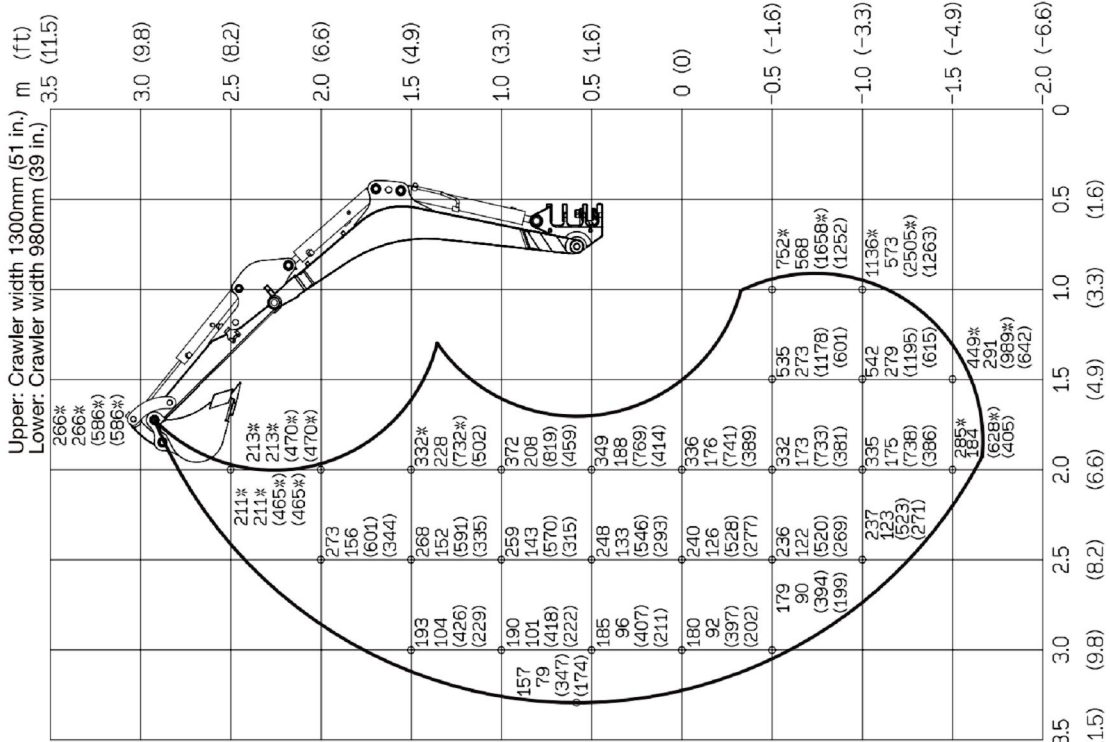

SPECIFICATIONS
LIFTING CAPACITIES

Over Front ; Dozer Blade Up

AC8K003E

SPECIFICATIONS
LIFTING CAPACITIES

Over Side

Over Rear

Units: daN(lbs.)

AC8K004E