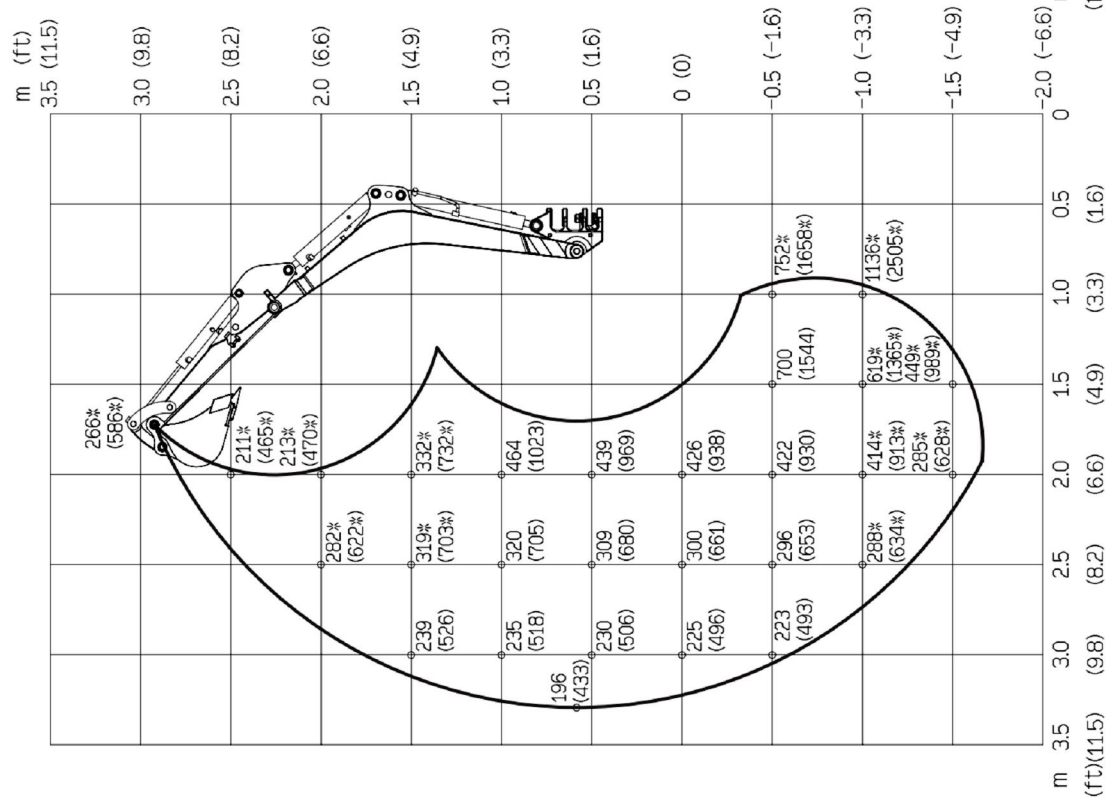

SPECIFICATIONS
LIFTING CAPACITIES

Over Front ; Dozer Blade Up

AC8K003E

SPECIFICATIONS
LIFTING CAPACITIES

Over Side

Over Rear

Units: daN(lbs.)

AC8K004E