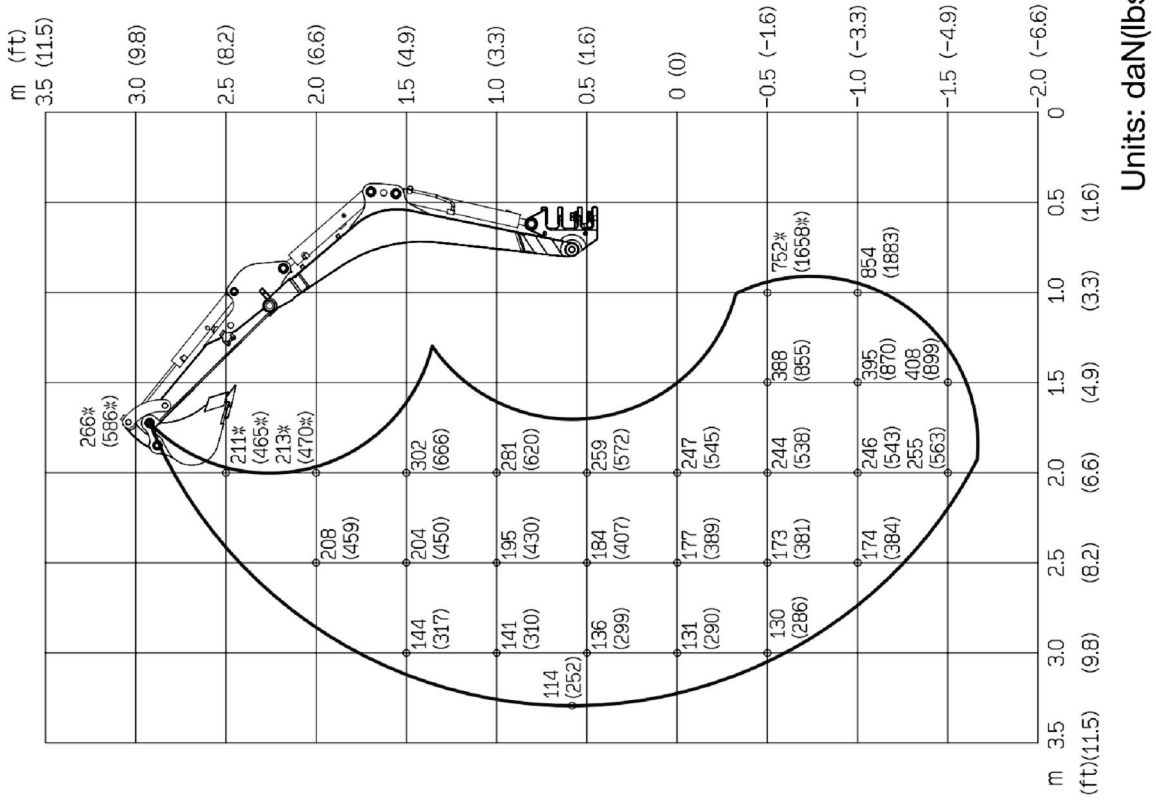

SPECIFICATIONS
LIFTING CAPACITIES

Over Front ; Dozer Blade Up

AC8K003E

SPECIFICATIONS
LIFTING CAPACITIES

Over Side

Over Rear

Units: daN(lbs.)

AC8K004E