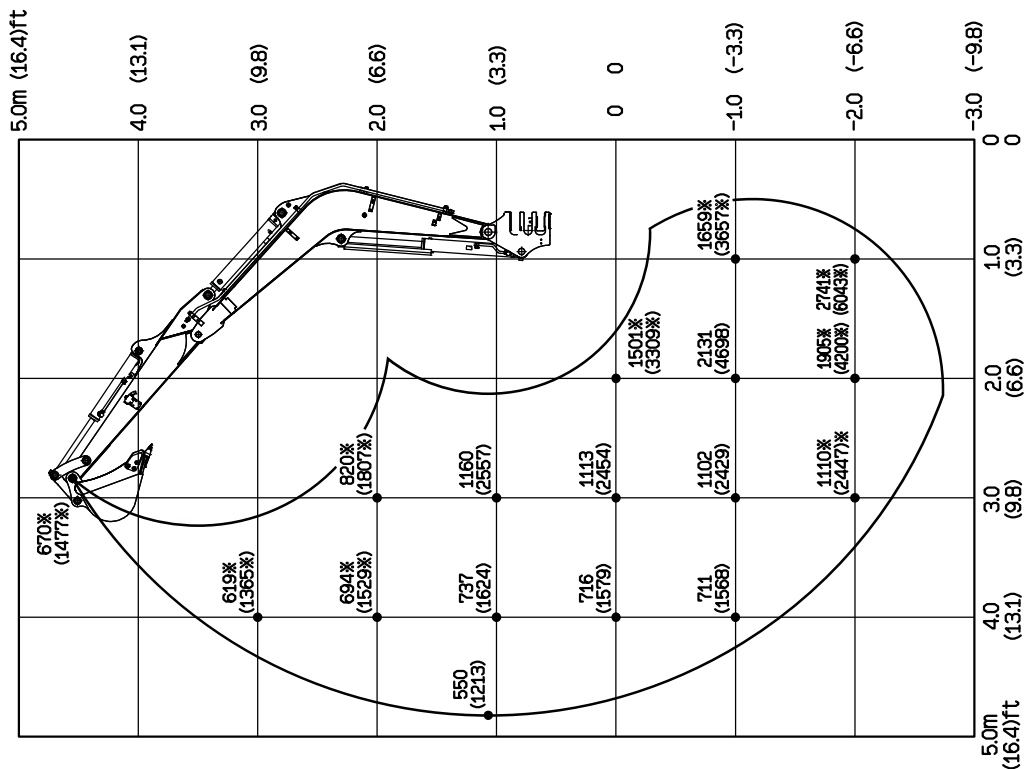

SPECIFICATIONS
LIFTING CAPACITIES

<Cab> Long arm (Applicable machine models 124100002 or later)

Over Front ; Dozer Blade Up

Units: daN(lbs.)

SPECIFICATIONS
LIFTING CAPACITIES

<Cab> Long arm (Applicable machine models 124100002 or later)

Over Side

Over Rear

Units: daN(lbs.)