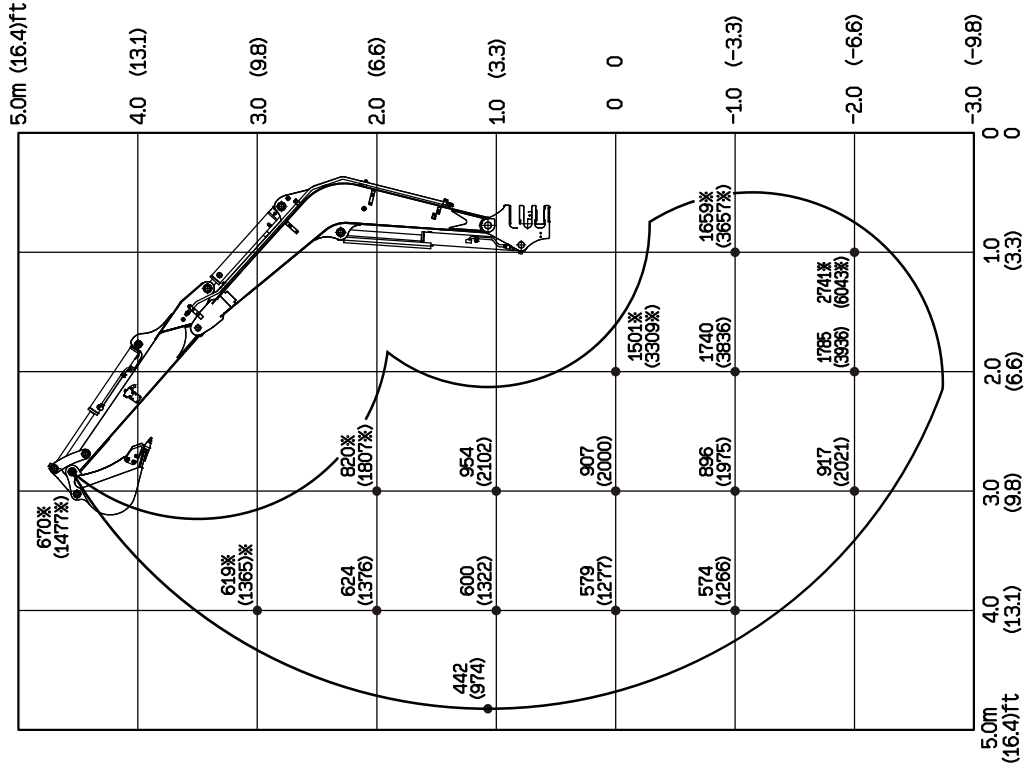

SPECIFICATIONS
LIFTING CAPACITIES

<Cab> Long arm (Applicable machine models 124100002 or later)

Over Front ; Dozer Blade Up

Units: daN(lbs.)

SPECIFICATIONS
LIFTING CAPACITIES

<Cab> Long arm (Applicable machine models 124100002 or later)

Over Side

Over Rear

Units: daN(lbs.)