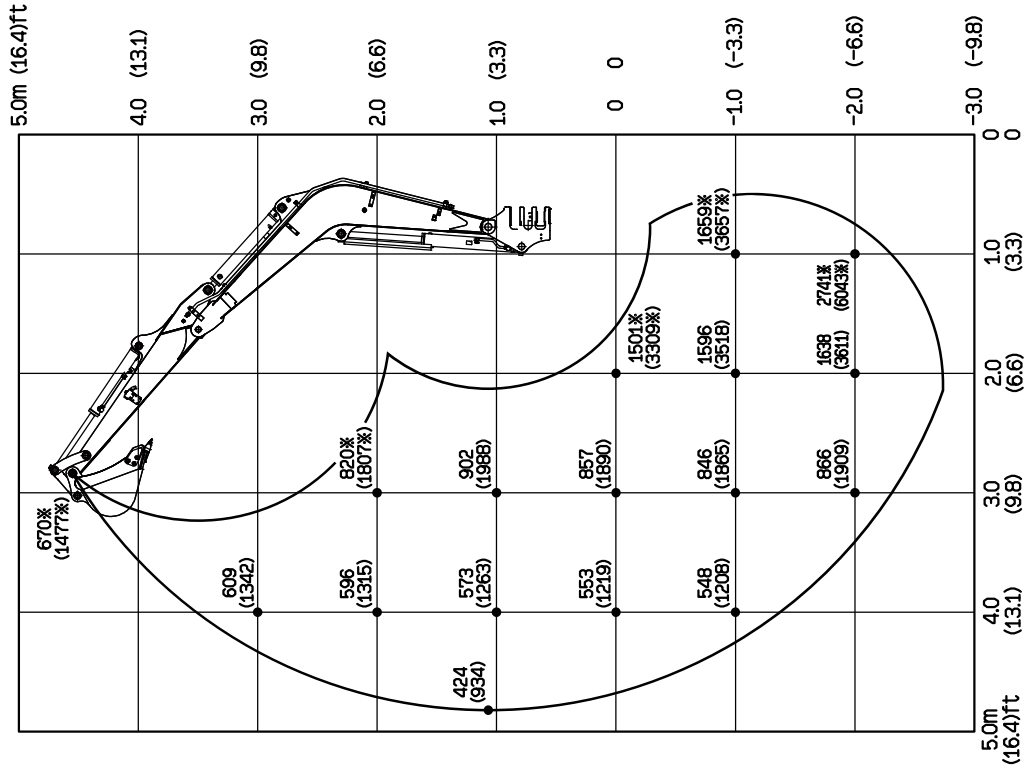

SPECIFICATIONS
LIFTING CAPACITIES

<Cab> Long arm (Applicable machine models 124100002 or later)

Over Front ; Dozer Blade Up

Units: daN(lbs.)

SPECIFICATIONS
LIFTING CAPACITIES

<Cab> Long arm (Applicable machine models 124100002 or later)

Over Side

Over Rear

Units: daN(lbs.)