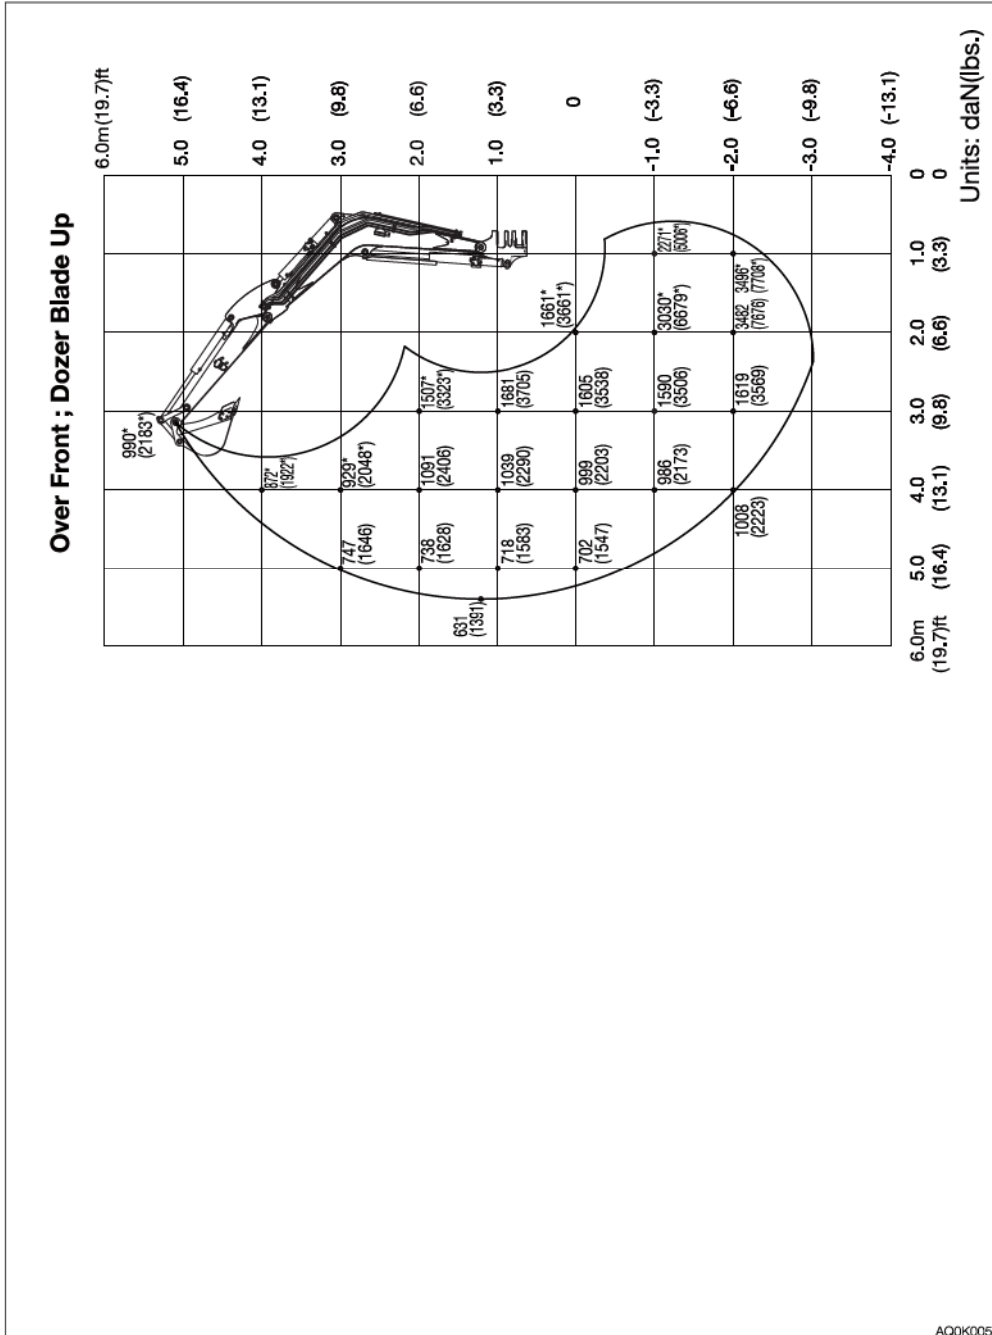

SPECIFICATIONS
LIFTING CAPACITIES

Long arm <Applicable machine models 12600002 or later>

SPECIFICATIONS
LIFTING CAPACITIES

Long arm <Applicable machine models 12600002 or later>