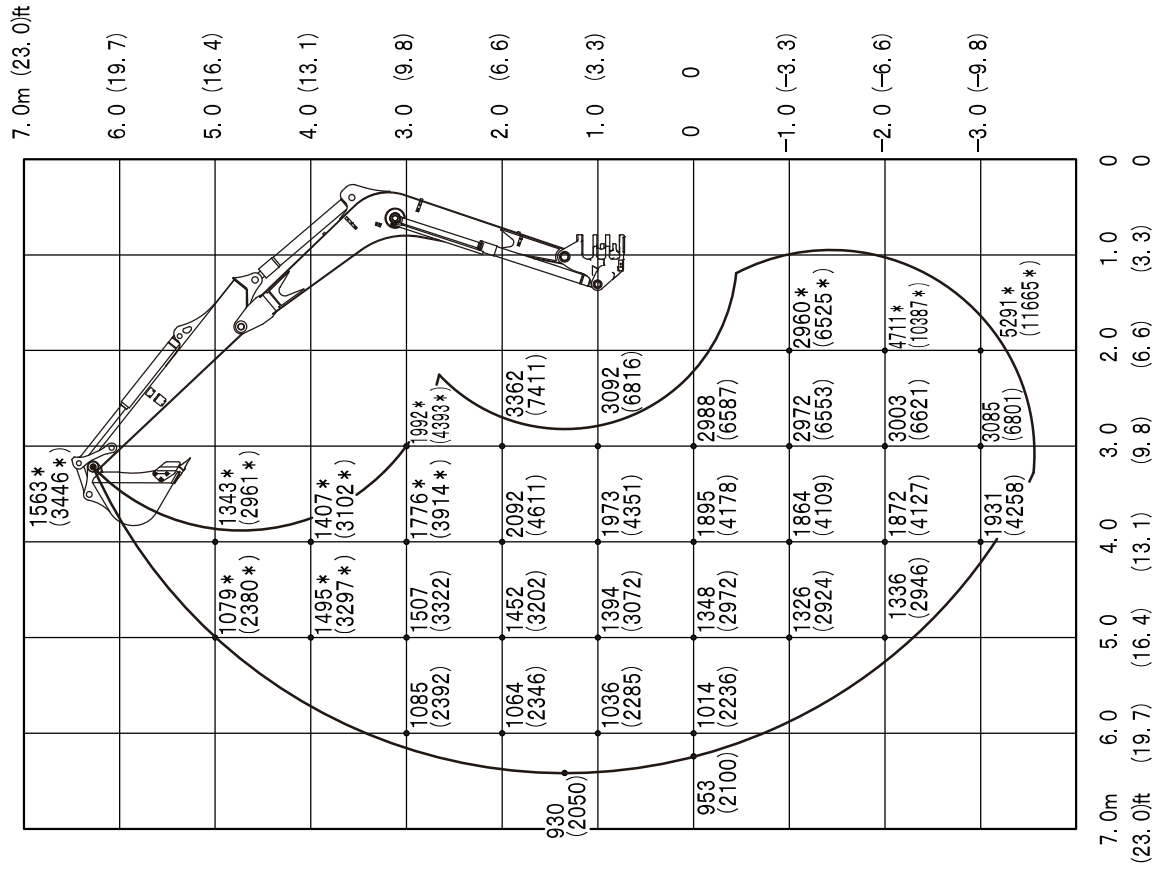

Long arm <Applicable machine models 190200001 or later>

Over Front ; Dozer Blade Up

Units: daN(lbs.)

Long arm <Applicable machine models 190200001 or later>

Over Side

Over Rear

Units: daN(lbs.)