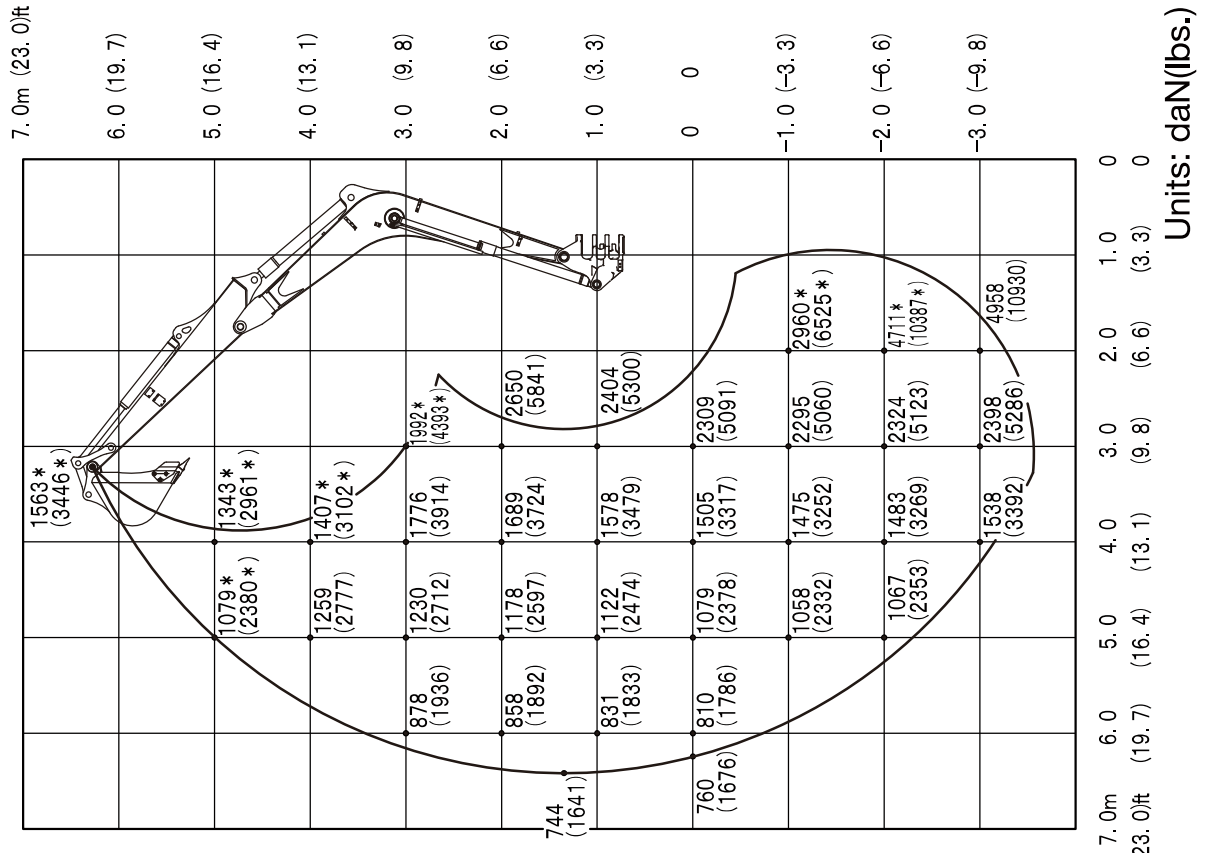

Long arm <Applicable machine models 190200001 or later>

Over Front ; Dozer Blade Up

Units: daN(lbs.)

Long arm <Applicable machine models 190200001 or later>

Over Side

Over Rear

Units: daN(lbs.)