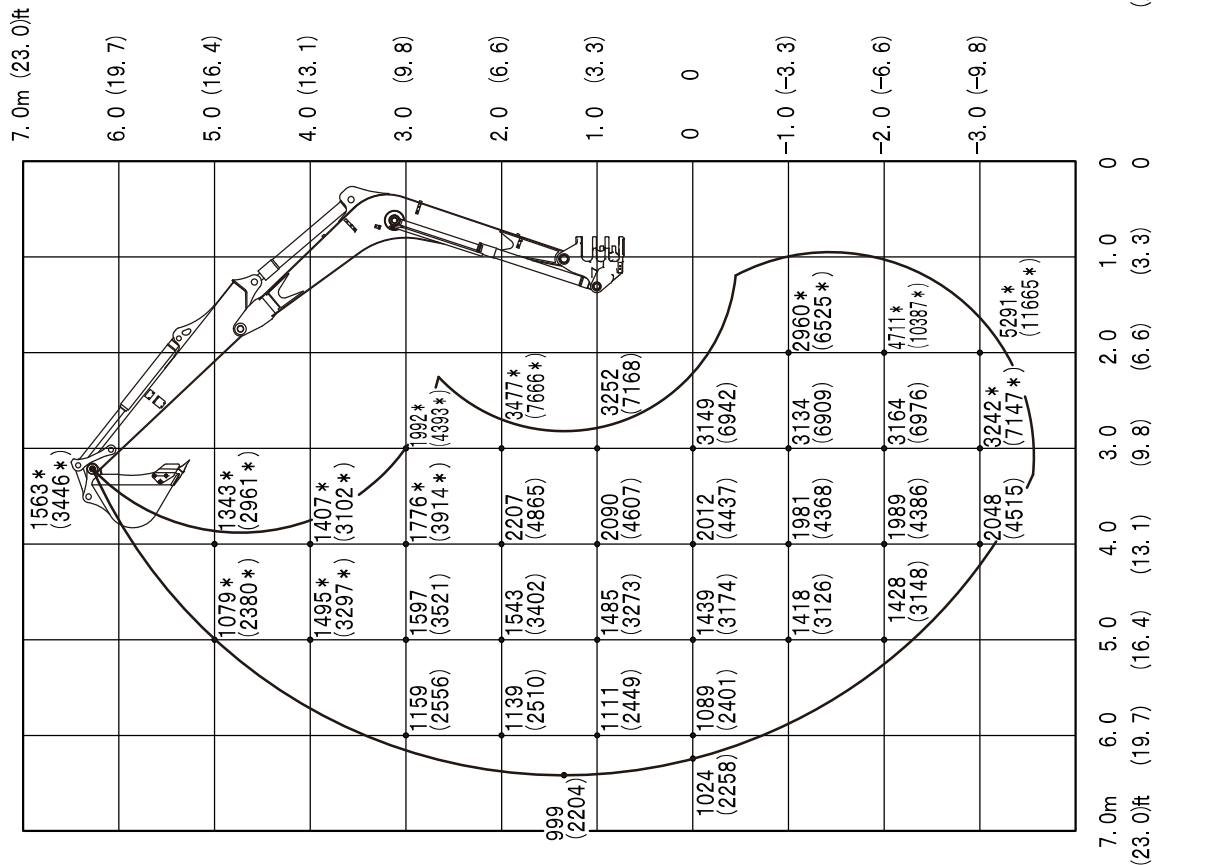

Long arm <Applicable machine models 190200001 or later>

Over Front ; Dozer Blade Up

Units: daN(lbs.)

Long arm <Applicable machine models 190200001 or later>

Over Side

Over Rear

Units: daN(lbs.)