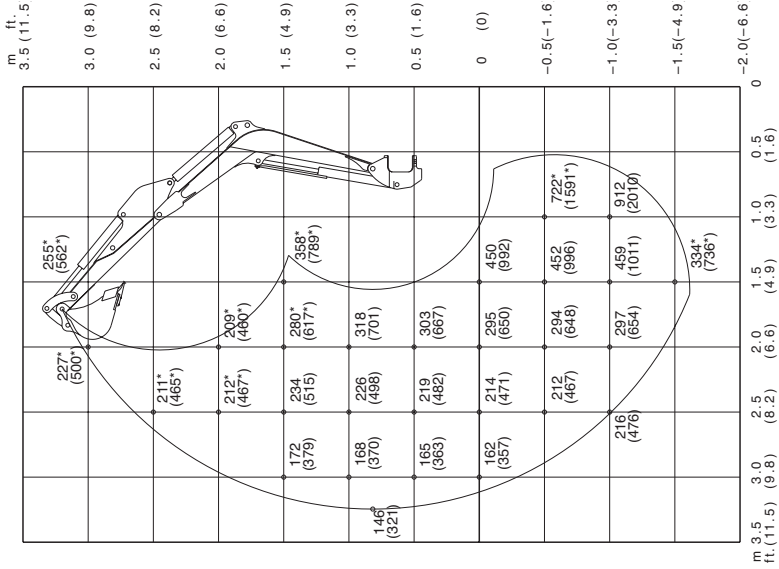

SPECIFICATIONS
Lifting Capacities

TB014 Equipped with 1040 mm (41 in.) Arm

Over Front ; Dozer Blade Up

Units: kg (lbs.)

SPECIFICATIONS
Lifting Capacities

TB014 Equipped with 1040 mm (41 in.) Arm

Over Side

Over Rear

Units: kg (lbs.)