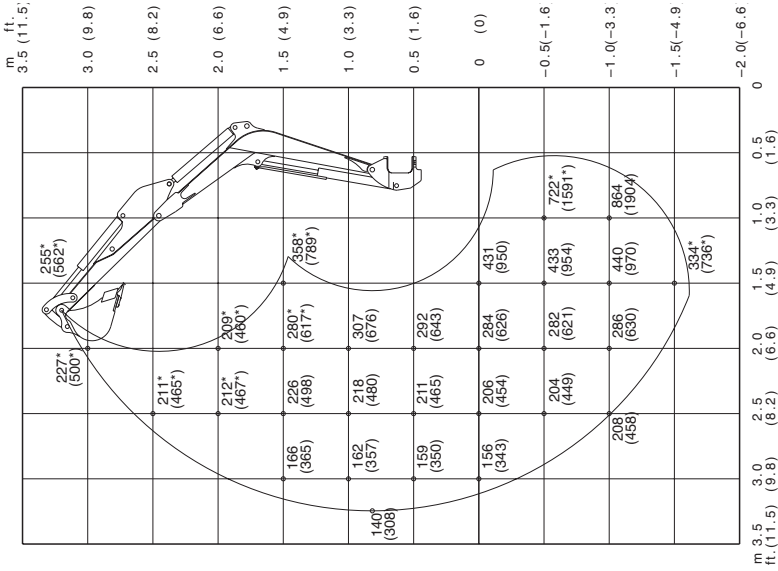

SPECIFICATIONS
Lifting Capacities

TB014 Equipped with 1040 mm (41 in.) Arm

Over Front ; Dozer Blade Up

Units: kg (lbs.)

SPECIFICATIONS
Lifting Capacities

TB014 Equipped with 1040 mm (41 in.) Arm

Over Side

Over Rear

Units: kg (lbs.)