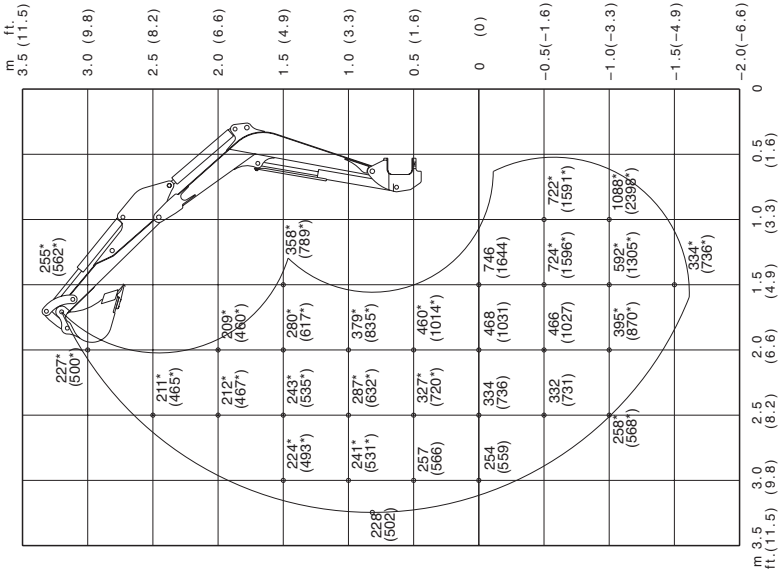

SPECIFICATIONS
Lifting Capacities

TB014 Equipped with 1040 mm (41 in.) Arm

Over Front ; Dozer Blade Up

Units: kg (lbs.)

SPECIFICATIONS
Lifting Capacities

TB014 Equipped with 1040 mm (41 in.) Arm

Over Side

Over Rear

Units: kg (lbs.)