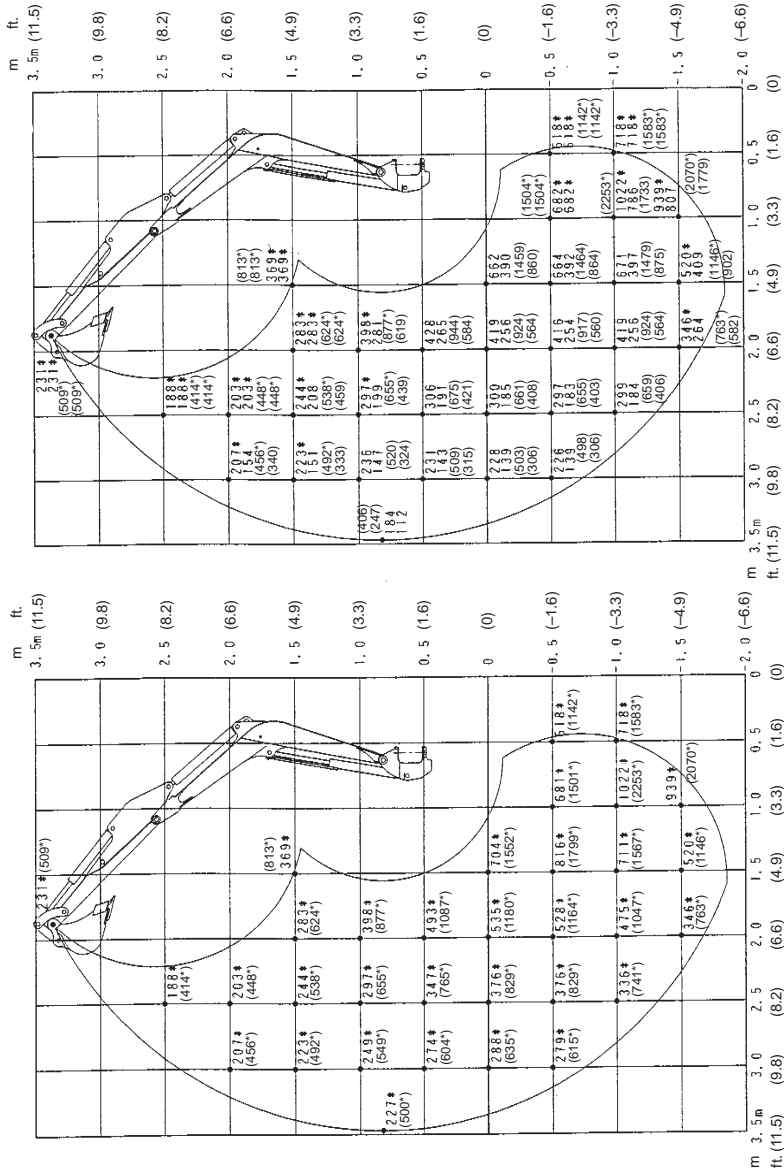

SPECIFICATIONS
Lifting Capacities

TB016 Equipped with 1130 mm (44 in.) Arm

Over Front ; Dozer Blade Up

Units: kg (lbs.)

SPECIFICATIONS
Lifting Capacities

TB016 Equipped with 1130 mm (44 in.) Arm

Upper: Crawler Width 1300mm
Lower: Crawler Width 980mm

Over Side

Over Rear

Units: kg (lbs.)