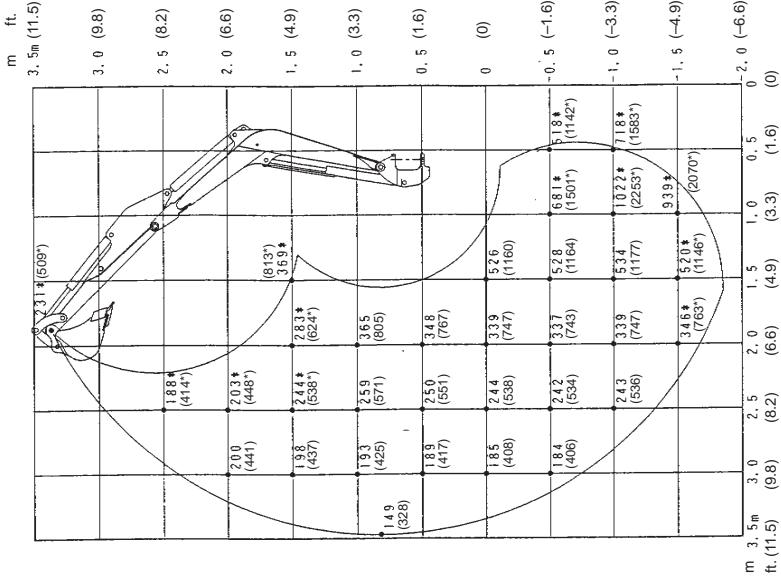

SPECIFICATIONS
Lifting Capacities

TB016 Equipped with 1130 mm (44 in.) Arm

Over Front ; Dozer Blade Up

Units: kg (lbs.)

SPECIFICATIONS
Lifting Capacities

TB016 Equipped with 1130 mm (44 in.) Arm

Upper: Crawler Width 1300mm
Lower: Crawler Width 980mm

Over Side

Over Rear

Units: kg (lbs.)