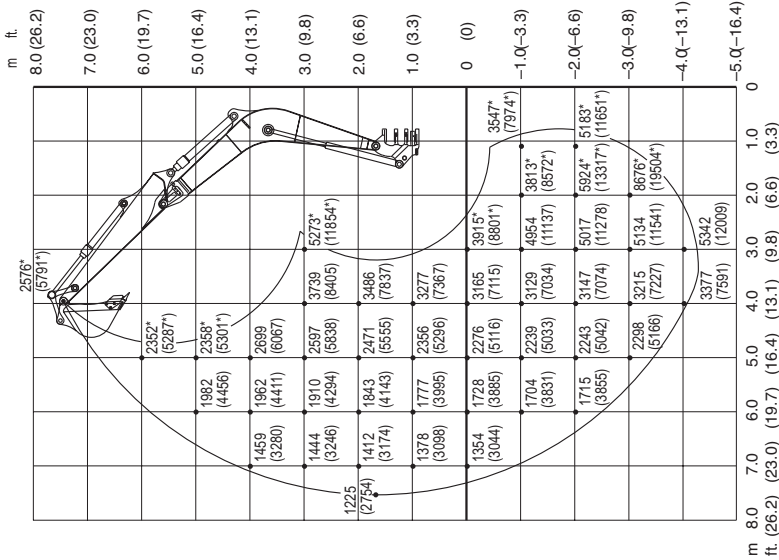

SPECIFICATIONS
Lifting Capacities

Equipped with Long Arm

TB1140

Over Front ; Dozer Blade Up

Units: daN (lbs.)

OPTIONS

Lifting Capacities

Equipped with Long Arm

TB1140

Over Side

Over Rear

Units: daN (lbs.)