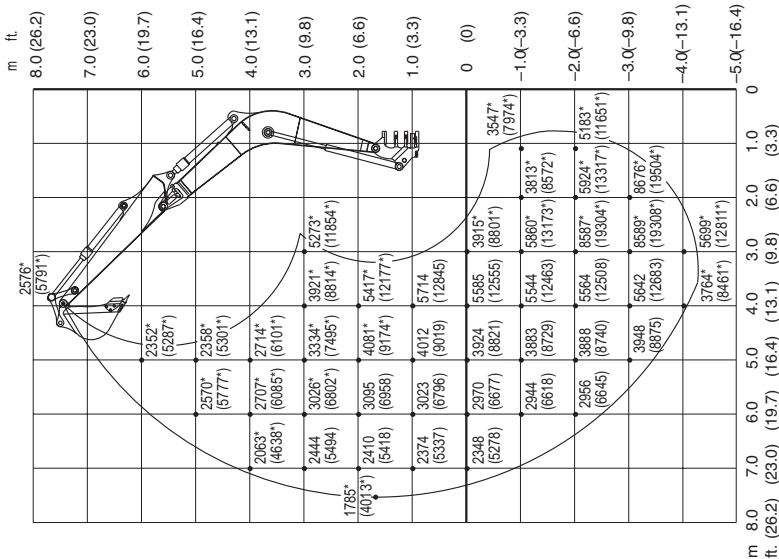

SPECIFICATIONS
Lifting Capacities

Equipped with Long Arm

TB1140

Over Front ; Dozer Blade Up

Units: daN (lbs.)

OPTIONS

Lifting Capacities

Equipped with Long Arm

TB1140

Over Side

Over Rear

Units: daN (lbs.)