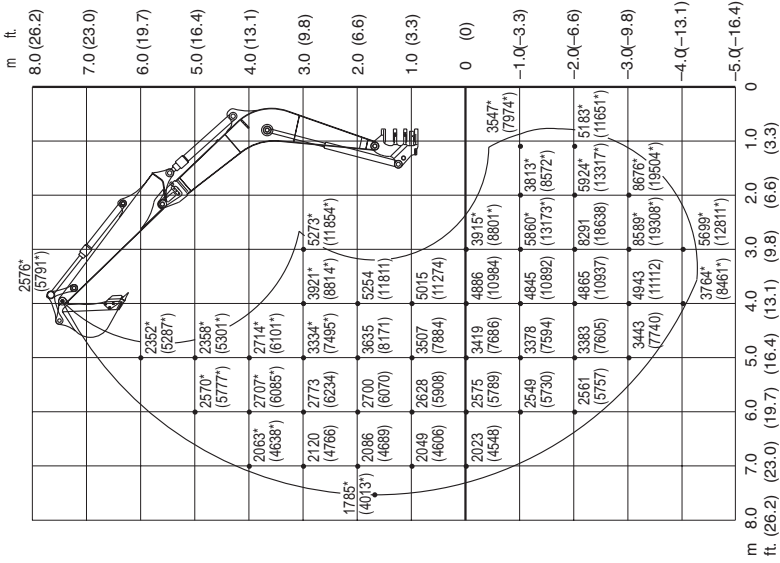

SPECIFICATIONS
Lifting Capacities

Equipped with Long Arm

TB1140

Over Front ; Dozer Blade Up

Units: daN (lbs.)

OPTIONS

Lifting Capacities

Equipped with Long Arm

TB1140

Over Side

Over Rear

Units: daN (lbs.)