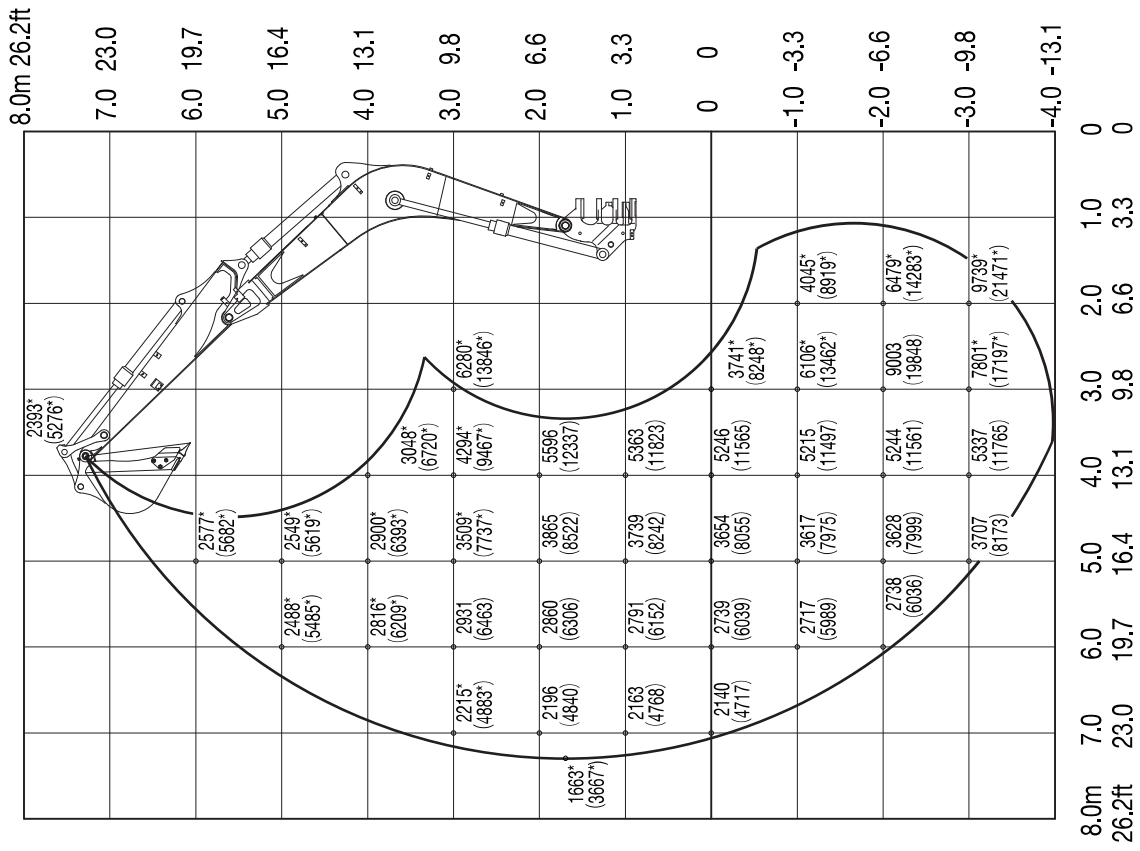

SPECIFICATIONS
LIFTING CAPACITIES

Middle arm

Over Front ; Dozer Blade Up

Units: daN(lbs.)