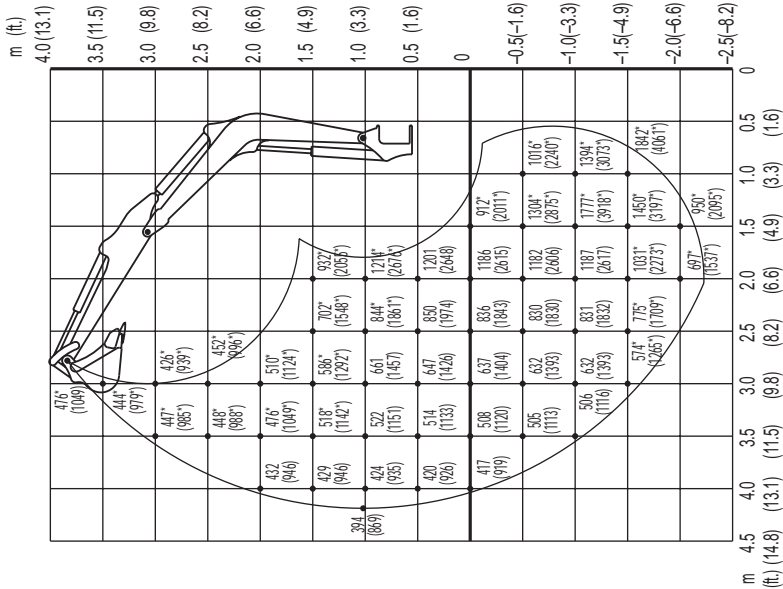

SPECIFICATIONS
Lifting Capacities

TB125 Equipped with Long Arm

Over Front ; Dozer Blade Up

Units: kg (lbs.)

SPECIFICATIONS
Lifting Capacities

TB125 Equipped with Long Arm

Over Side

Over Rear

Units: kg (lbs.)