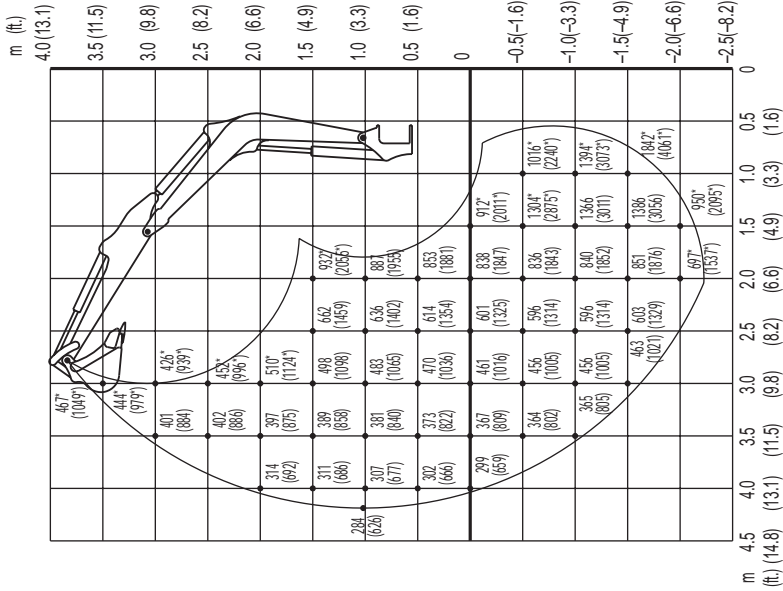

SPECIFICATIONS
Lifting Capacities

TB125 Equipped with Long Arm

Over Front ; Dozer Blade Up

Units: kg (lbs.)

SPECIFICATIONS
Lifting Capacities

TB125 Equipped with Long Arm

Over Side

Over Rear

Units: kg (lbs.)