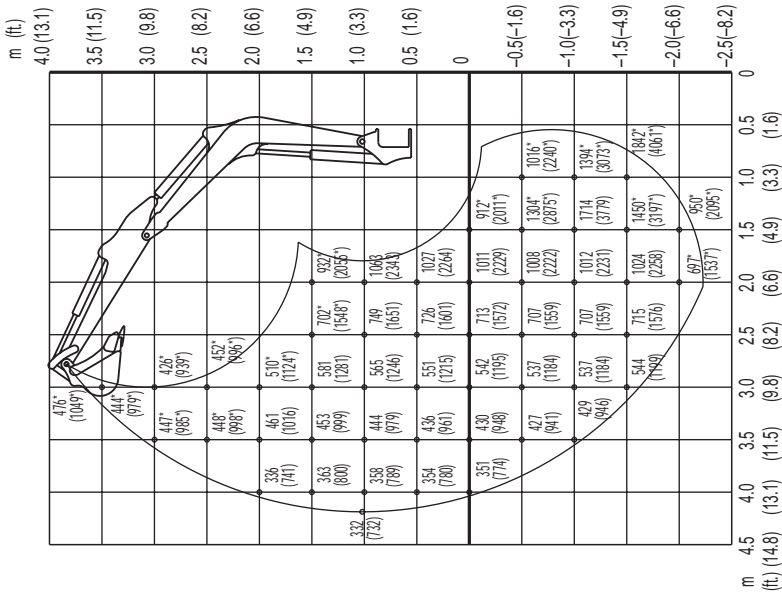

SPECIFICATIONS
Lifting Capacities

TB125 Equipped with Long Arm

Over Front ; Dozer Blade Up

Units: kg (lbs.)

SPECIFICATIONS
Lifting Capacities

TB125 Equipped with Long Arm

Over Side

Over Rear

Units: kg (lbs.)