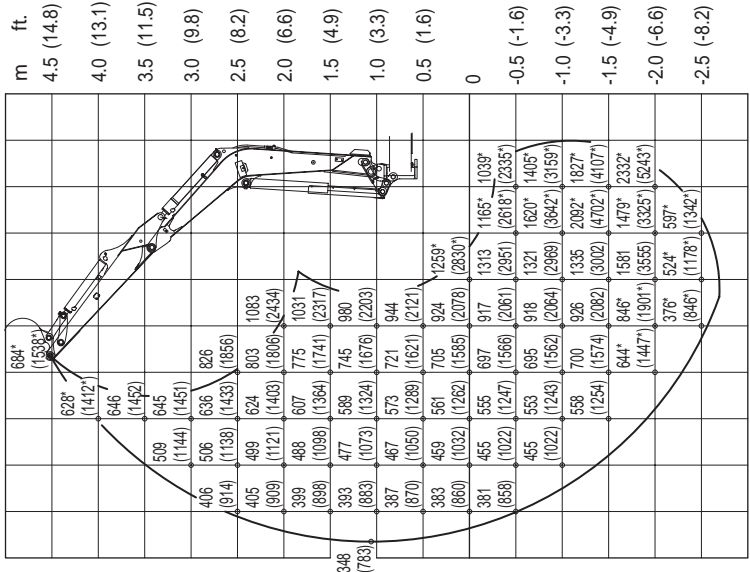

**TB138FR** Equipped with Long Arm

Over Front ; Dozer Blade Up

Units: daN(lbs.)

**TB138FR** Equipped with Long Arm

Over Side

Over Rear

Units: daN(lbs.)