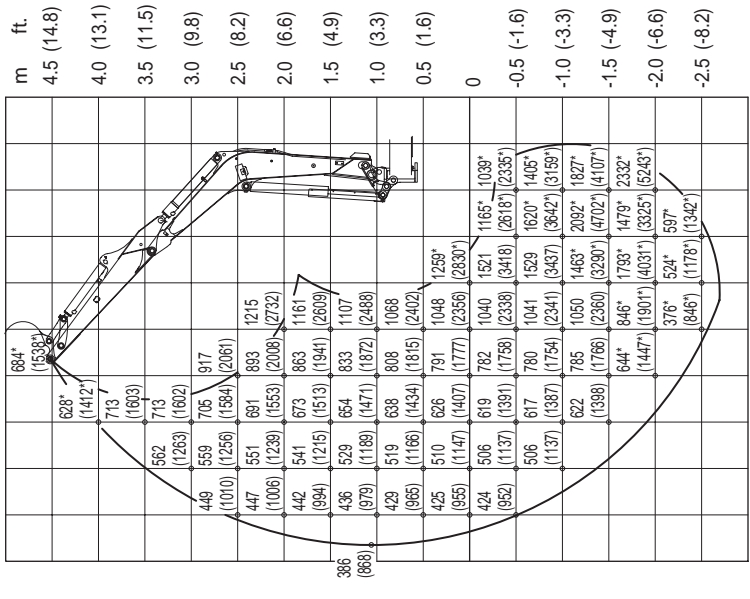

**TB138FR** Equipped with Long Arm

Over Front ; Dozer Blade Up

Units: daN(lbs.)

**TB138FR** Equipped with Long Arm

Over Side

Over Rear

Units: daN(lbs.)