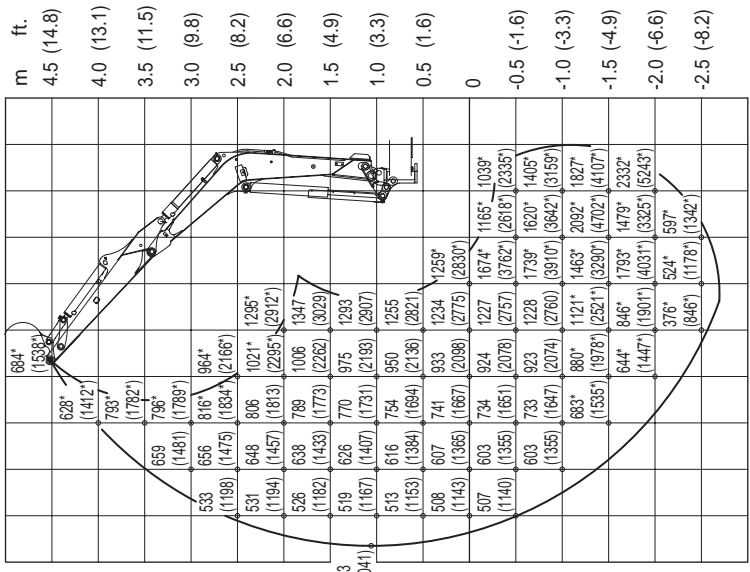

**TB138FR** Equipped with Long Arm

Over Front ; Dozer Blade Up

Units: daN(lbs.)

**TB138FR** Equipped with Long Arm

Over Side

Over Rear

Units: daN(lbs.)