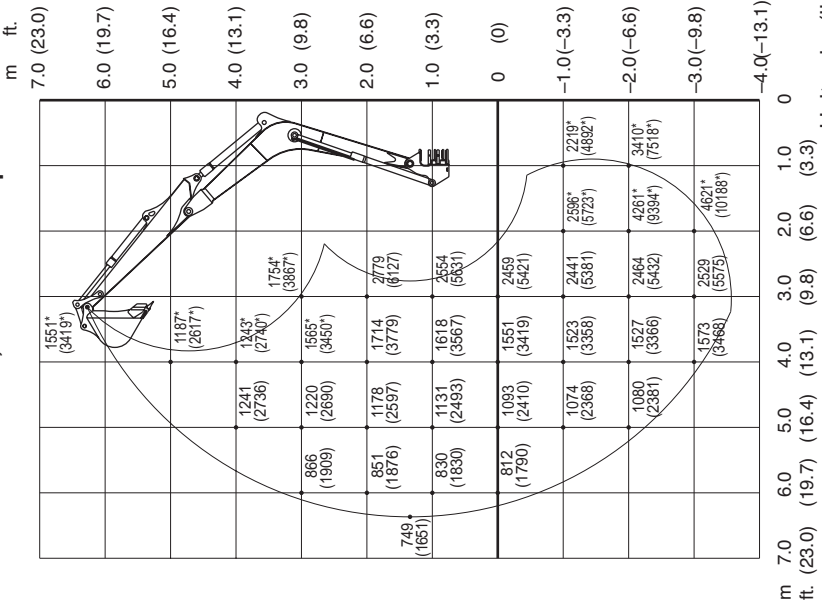

SPECIFICATIONS
Lifting Capacities

Equipped with Long Arm

TB175

Over Front ; Dozer Blade Up

SPECIFICATIONS

Lifting Capacities

Equipped with Long Arm

TB175