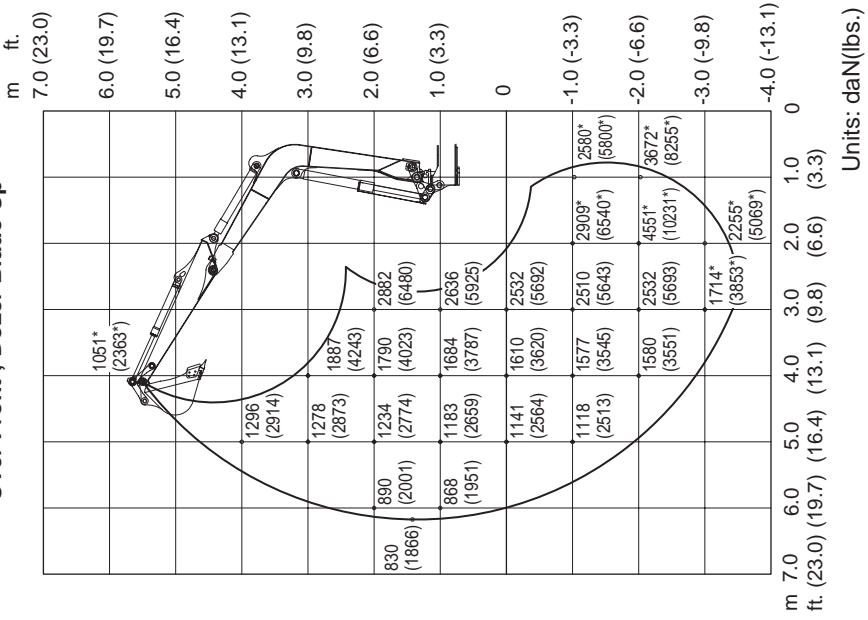

TB180FR Equipped with Long Arm

Over Front ; Dozer Blade Up

Units: daN(lbs.)

TB180FR Equipped with Long Arm

Over Side

Over Rear

Units: daN(lbs.)