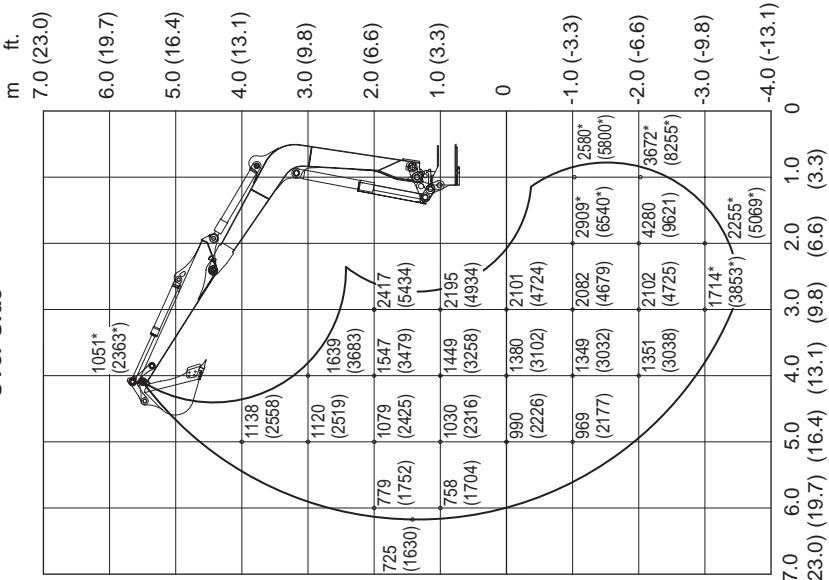

TB180FR Equipped with Long Arm

Over Front ; Dozer Blade Up

Units: daN(lbs.)

TB180FR Equipped with Long Arm

Over Side

Over Rear

Units: daN(lbs.)