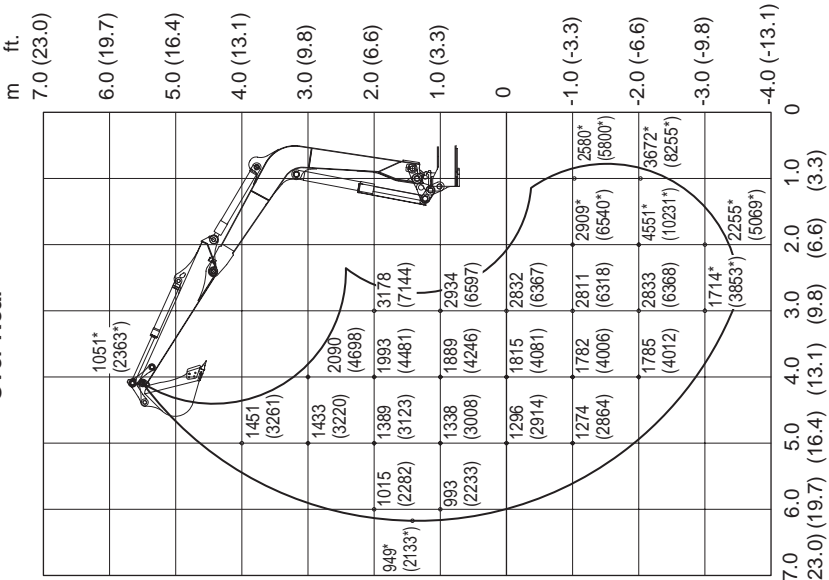

TB180FR Equipped with Long Arm

Over Front ; Dozer Blade Up

Units: daN(lbs.)

TB180FR Equipped with Long Arm

Over Side

Over Rear

Units: daN(lbs.)