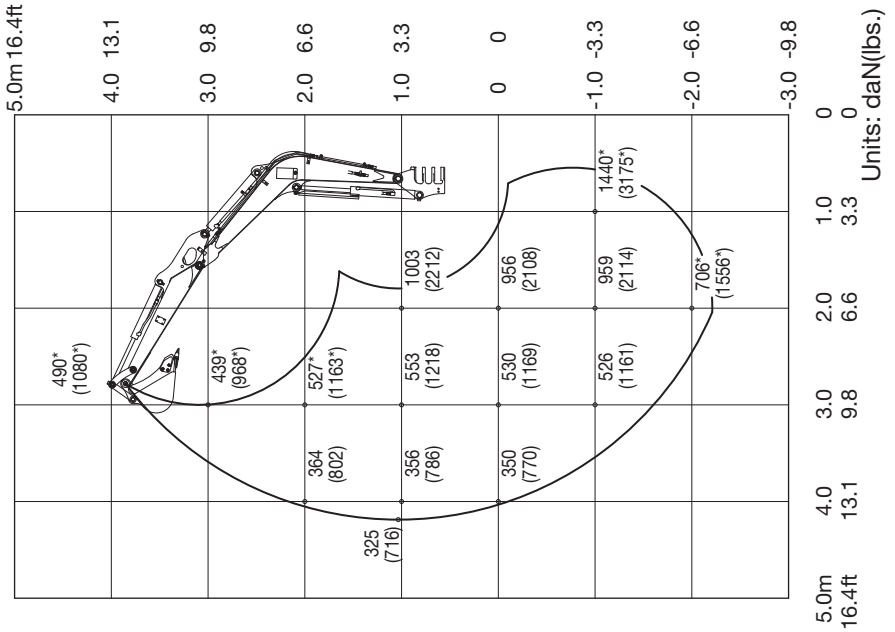

SPECIFICATIONS
LIFTING CAPACITIES

<TB228> Equipped with long arm

AE7K009LPE

SPECIFICATIONS
LIFTING CAPACITIES

<TB228> Equipped with long arm

Over Side

Over Rear

AE7K010LPE