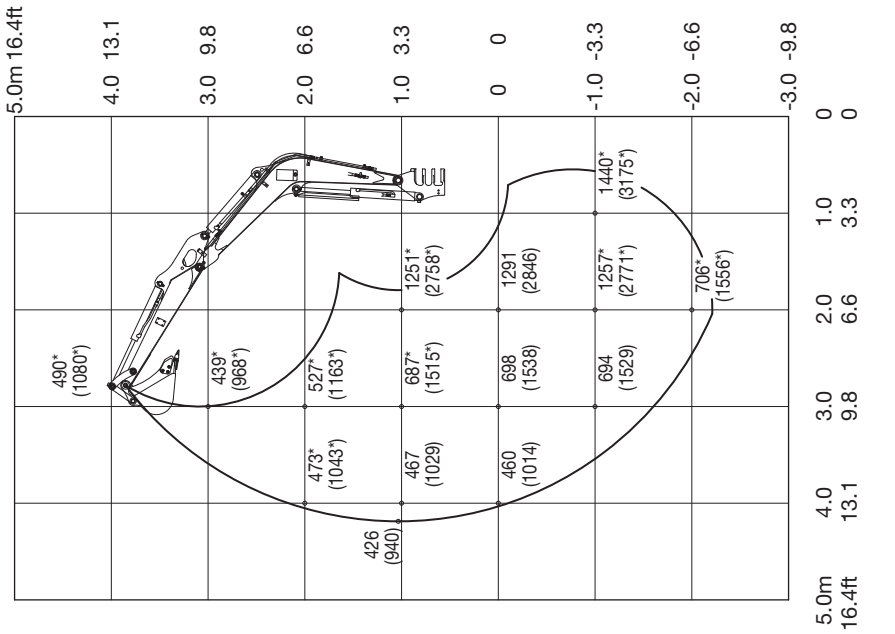

SPECIFICATIONS
LIFTING CAPACITIES

<TB228> Equipped with long arm

AE7K009LPE

SPECIFICATIONS
LIFTING CAPACITIES

<TB228> Equipped with long arm

Over Side

Over Rear

AE7K010LPE