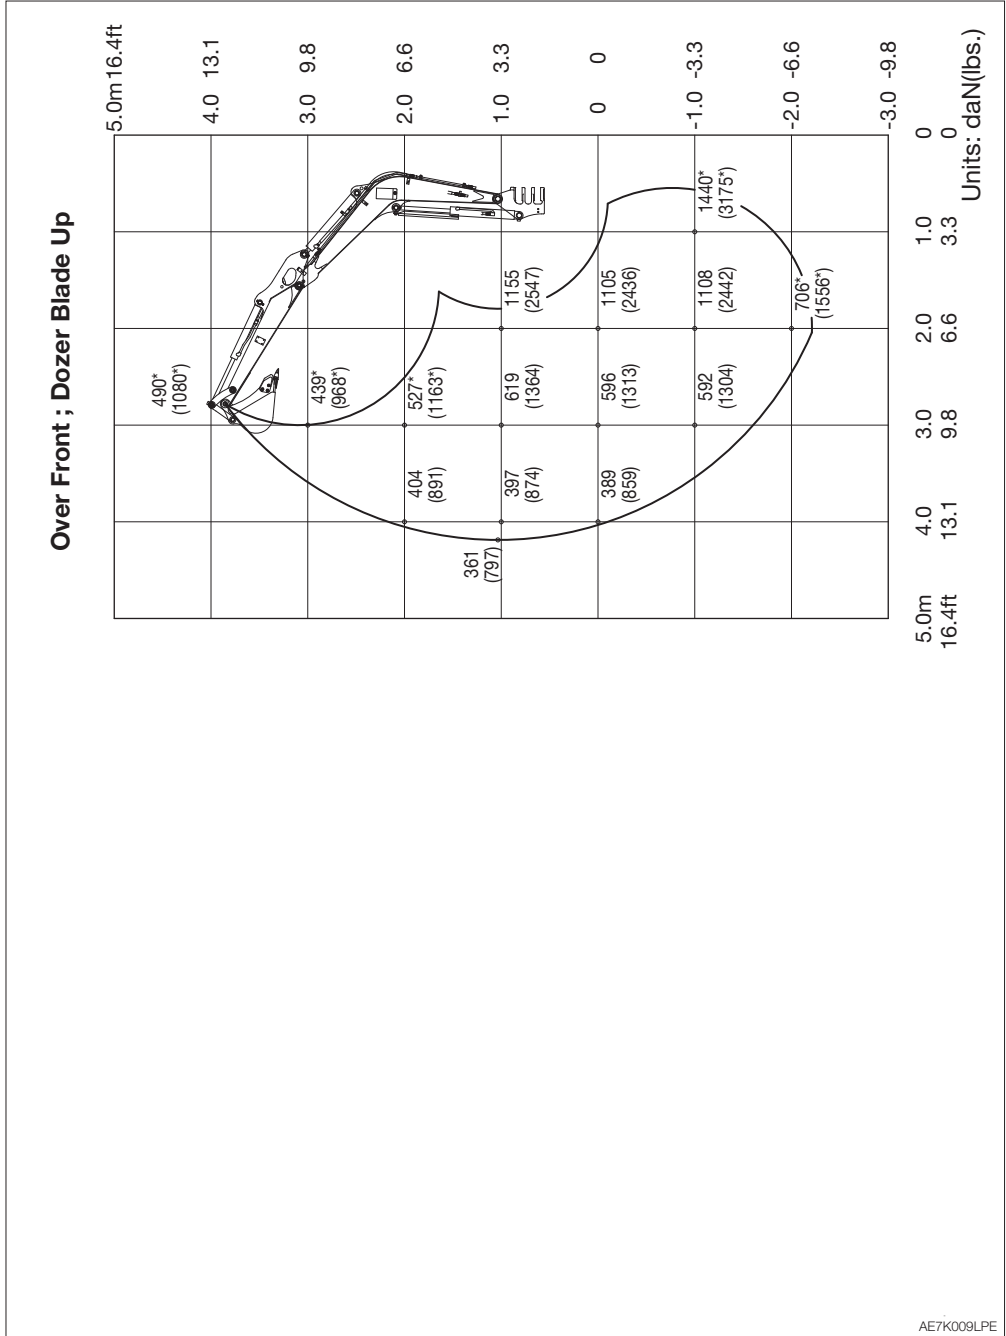

SPECIFICATIONS
LIFTING CAPACITIES

<TB228> Equipped with long arm

AE7K009LPE

SPECIFICATIONS
LIFTING CAPACITIES

<TB228> Equipped with long arm

Over Side

Over Rear

AE7K010LPE