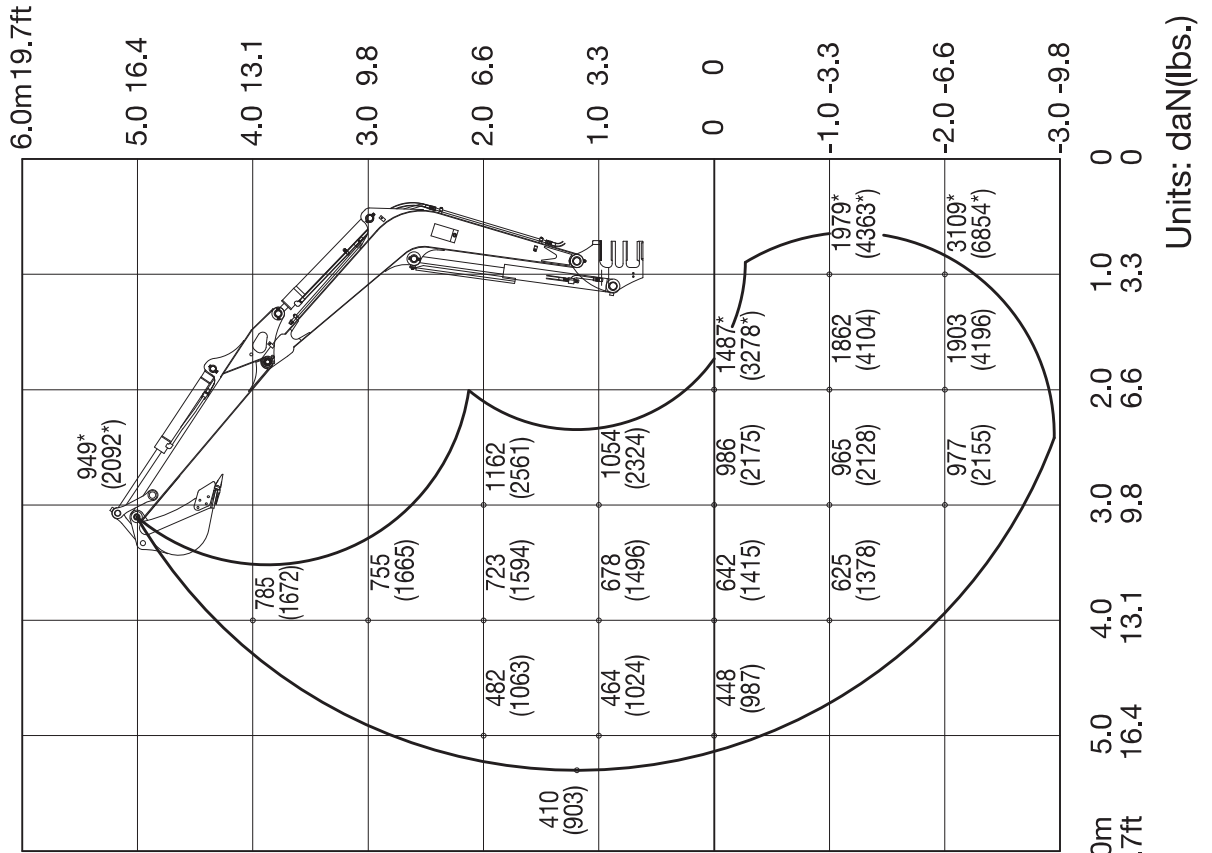

SPECIFICATIONS
LIFTING CAPACITIES

<TB250> Equipped with long arm

Over Front ; Dozer Blade Up

Units: daN(lbs.)

SPECIFICATIONS
LIFTING CAPACITIES

<TB250> Equipped with long arm

Over Side

Over Rear

AK7K010LPE