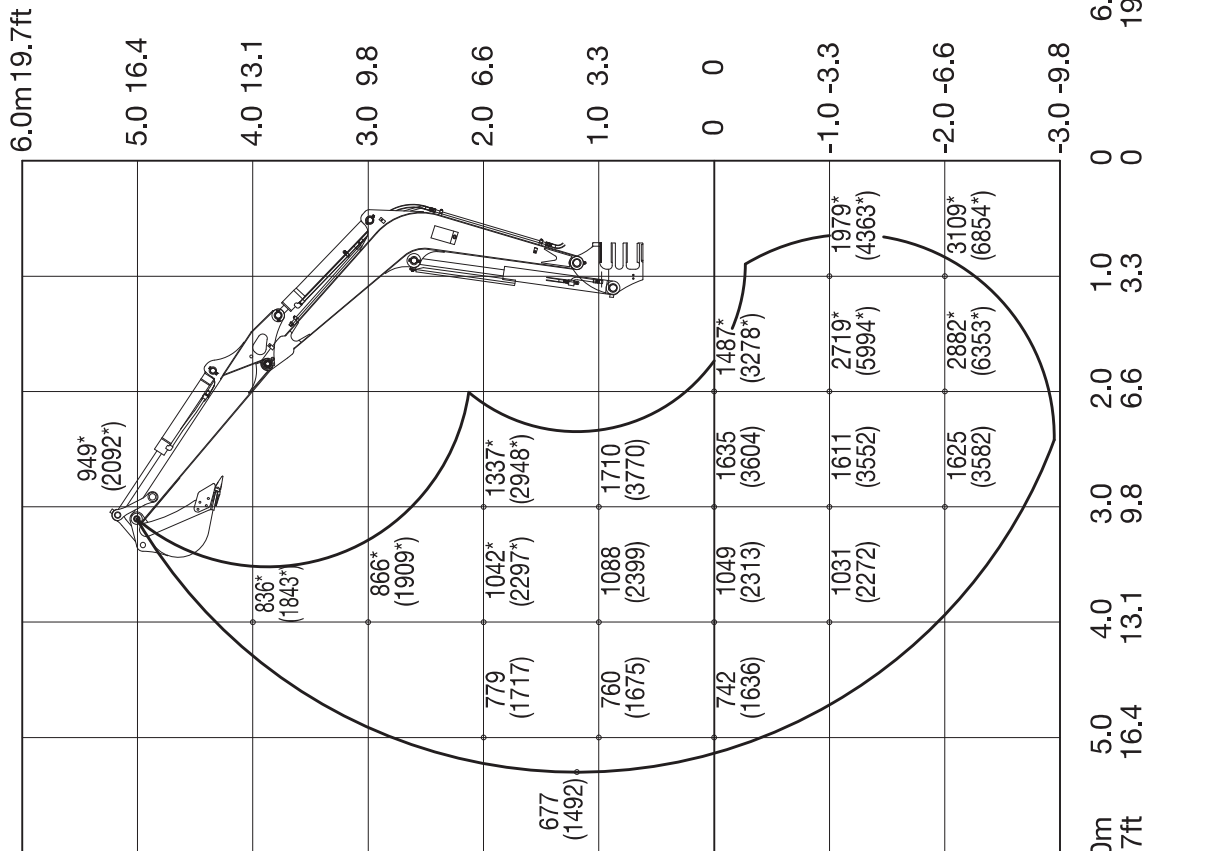

SPECIFICATIONS
LIFTING CAPACITIES

<TB250> Equipped with long arm

Over Front ; Dozer Blade Up

Units: daN(lbs.)

SPECIFICATIONS
LIFTING CAPACITIES

<TB250> Equipped with long arm

Over Side

Over Rear

AK7K010LPE