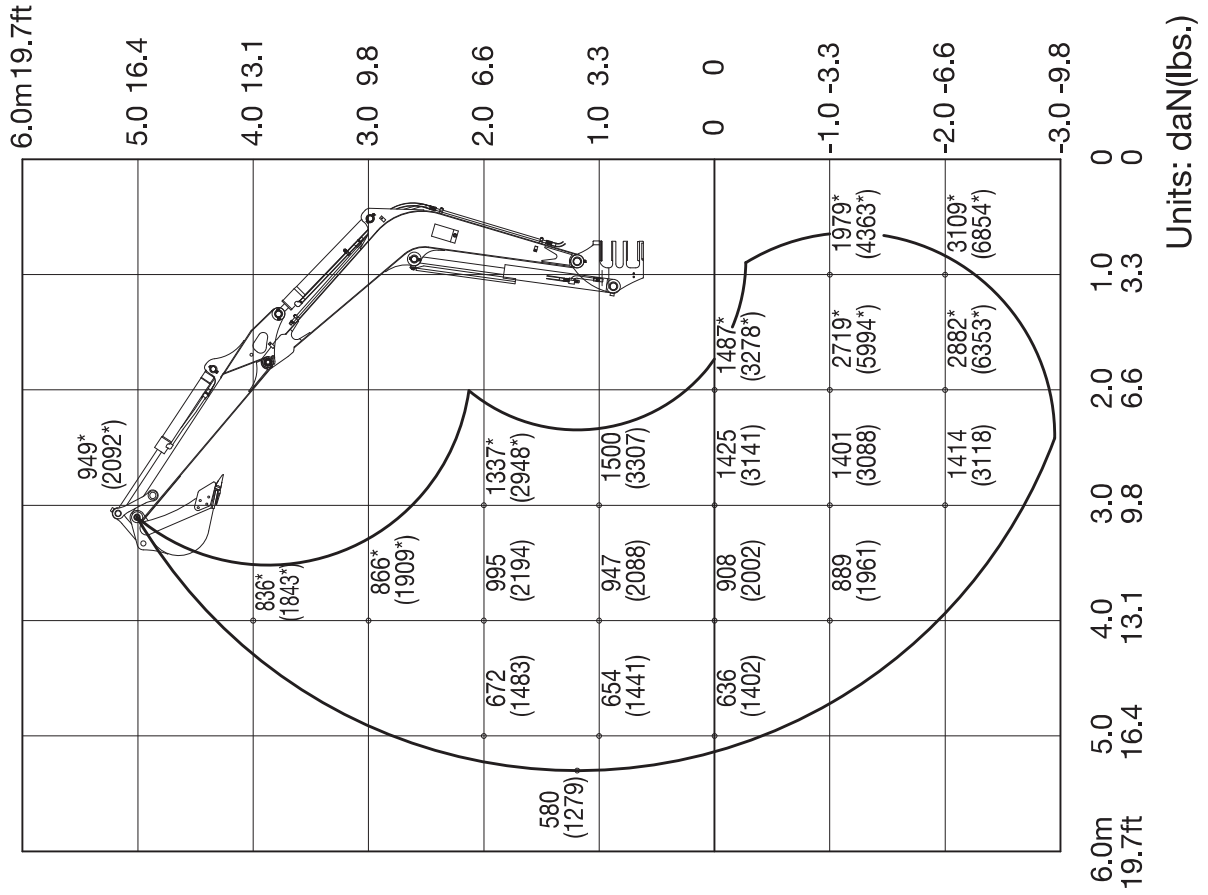

SPECIFICATIONS
LIFTING CAPACITIES

<TB250> Equipped with long arm

Over Front ; Dozer Blade Up

Units: daN(lbs.)

SPECIFICATIONS
LIFTING CAPACITIES

<TB250> Equipped with long arm

Over Side

Over Rear

AK7K010LPE