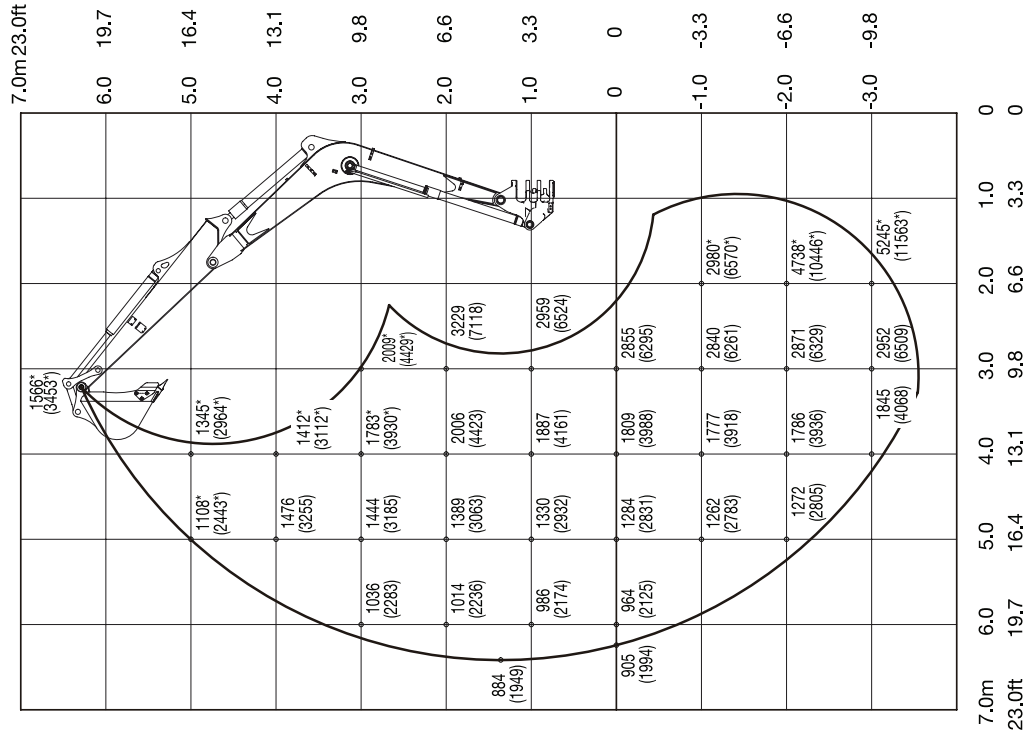

SPECIFICATIONS  
LIFTING CAPACITIES

Long arm <TB285>

Over Front ; Dozer Blade Up

Units: daN(lbs.)

SPECIFICATIONS  
LIFTING CAPACITIES

Long arm <TB285>