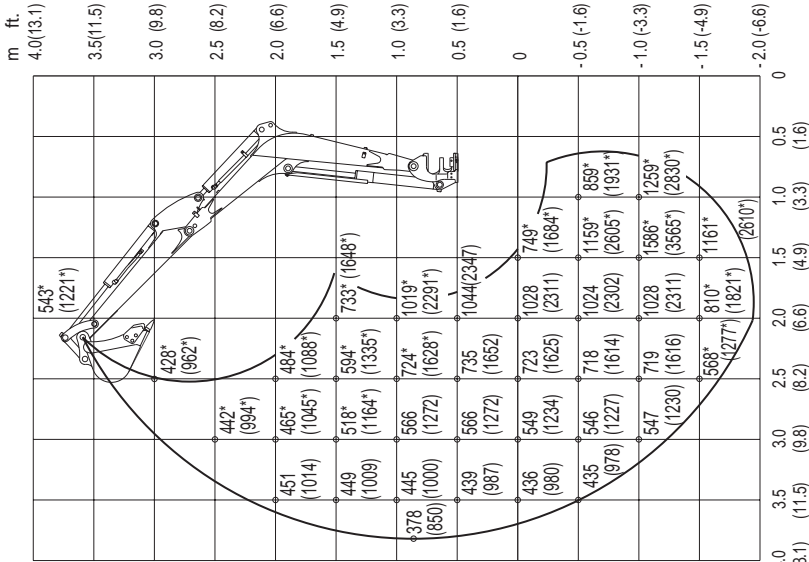

SPECIFICATIONS
Lifting Capacities

Equipped with Long Arm

TB23R

Over Front ; Dozer Blade Up

SPECIFICATIONS
Lifting Capacities

Equipped with Long Arm

TB23R

Over Side

Over Rear

Units: daN(lbs.)

D5K0061E