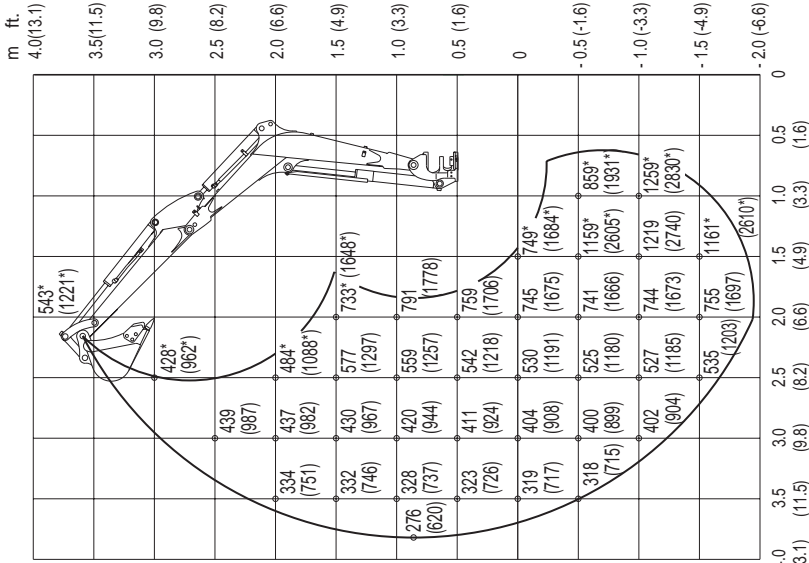

SPECIFICATIONS
Lifting Capacities

Equipped with Long Arm

TB23R

Over Front ; Dozer Blade Up

SPECIFICATIONS
Lifting Capacities

Equipped with Long Arm

TB23R

Over Side

Over Rear

Units: daN(lbs.)

D5K0061E