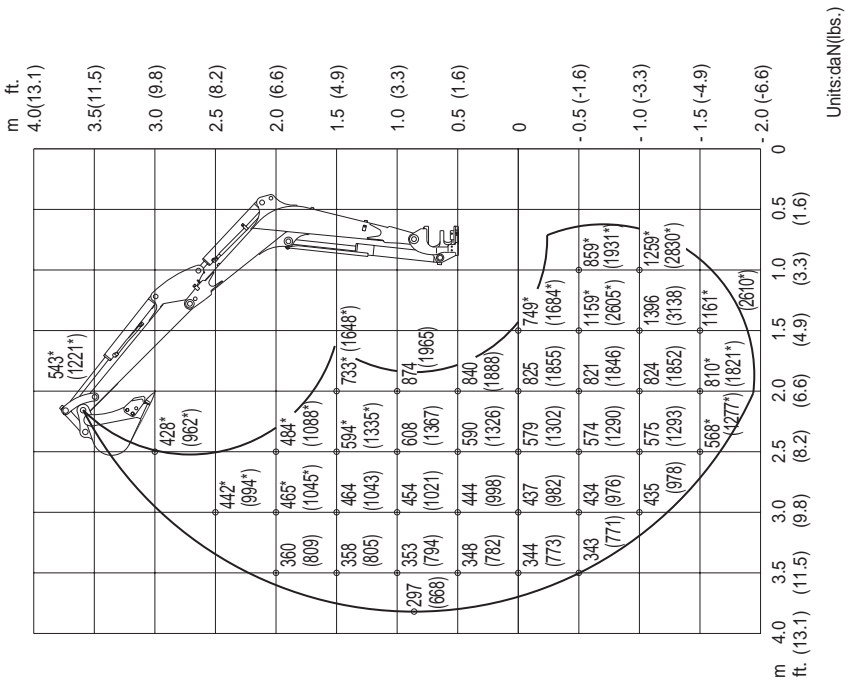

SPECIFICATIONS
Lifting Capacities

Equipped with Long Arm

TB23R

Over Front ; Dozer Blade Up

SPECIFICATIONS
Lifting Capacities

Equipped with Long Arm

TB23R

Over Side

Over Rear

Units: daN(lbs.)

D5K0061E